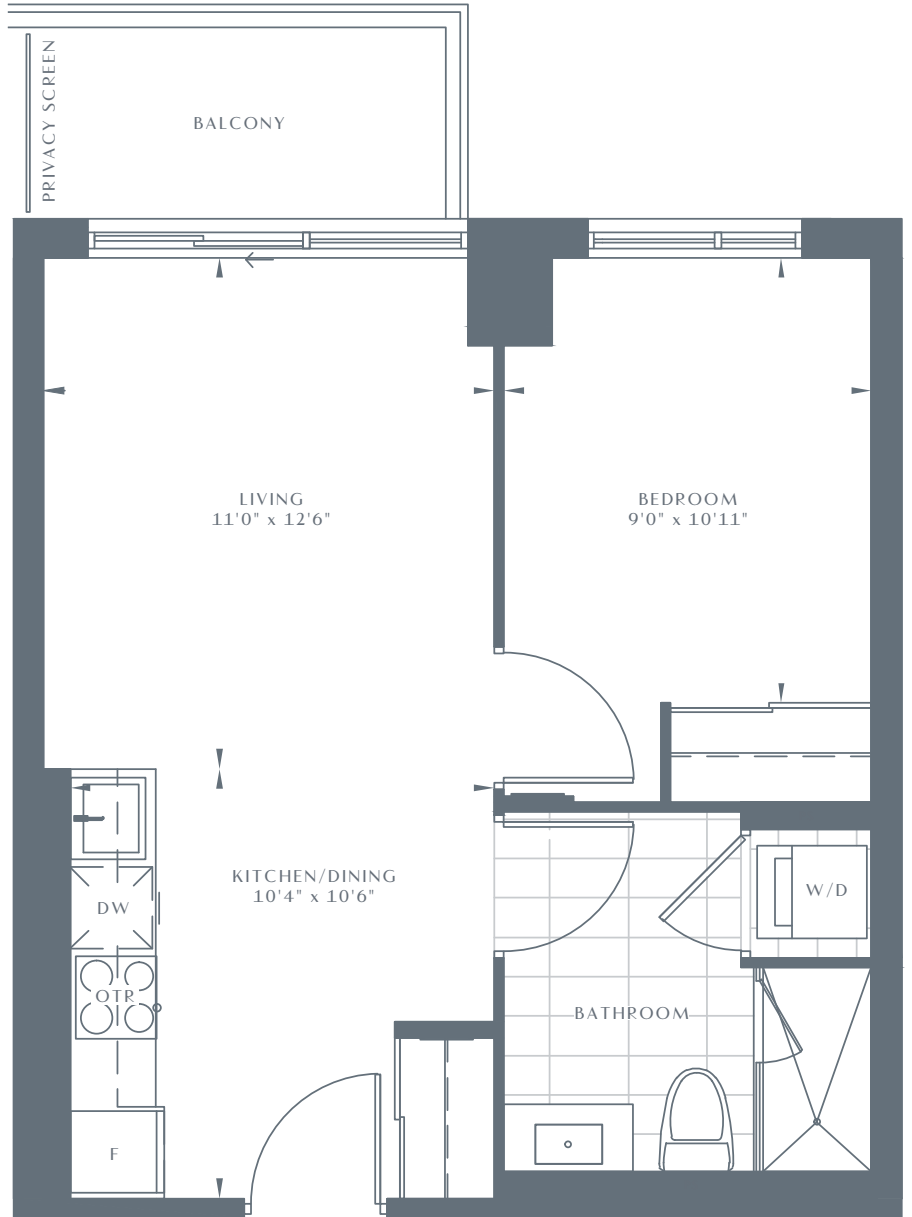

# 543 RICHMOND

RESIDENCES AT PORTLAND

## 1-A (BF)

1 BEDROOM

520 SQ FT

UNIT 330

UNITS 430, 530, 627, 727

UNITS 323, 331, 423, 431, 523, 531, 620, 628, 720, 728

UNITS 202, 203, 302, 303, 324, 402, 403, 424, 502, 503, 524, 602, 603, 621, 702, 703, 721

LEVEL 2

LEVEL 3

LEVELS 4-5

LEVEL 6

LEVEL 7

Dimensions, specifications, layouts and materials are approximate only and are subject to change without notice. Tile patterns may vary. Window size and location may vary. Actual usable floor space may vary from slated floor area. Balcony and terrace areas are approximate and not included in net suite area.