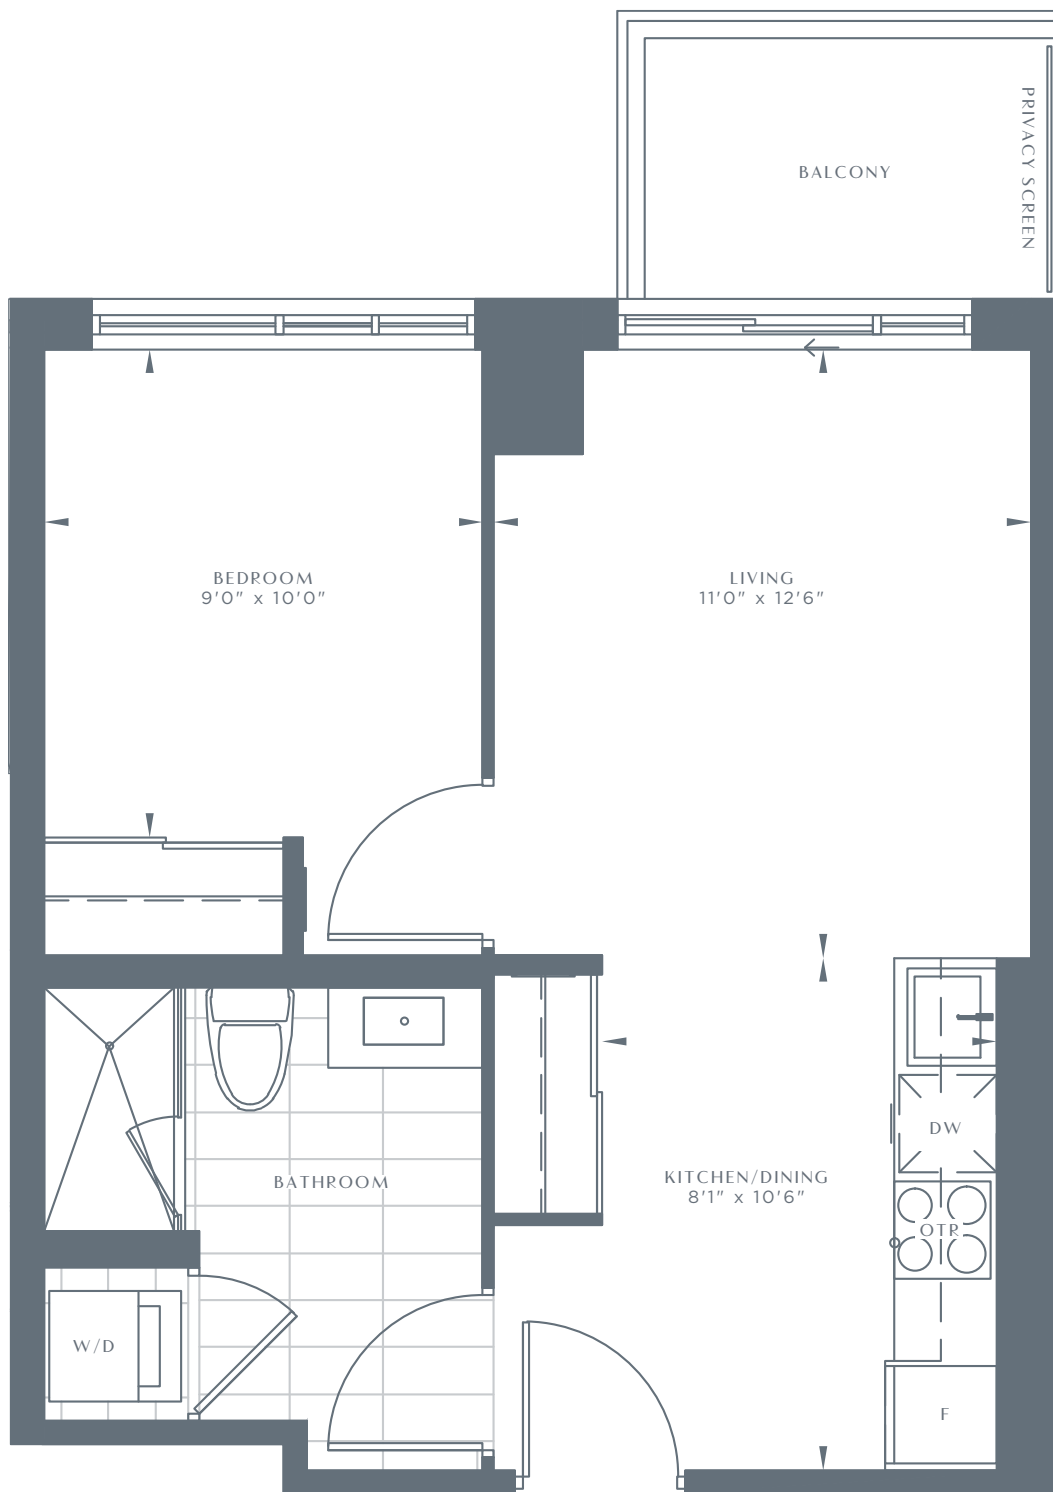

543 RICHMOND

RESIDENCES AT PORTLAND

1-A1 (BF)

1 BEDROOM

530 SQ FT

LEVEL 3

LEVELS 4-5

LEVEL 6

LEVEL 7

Dimensions, specifications, layouts and materials are approximate only and are subject to change without notice. Tile patterns may vary. Window size and location may vary. Actual usable floor space may vary from slated floor area. Balcony and terrace areas are approximate and not included in net suite area.