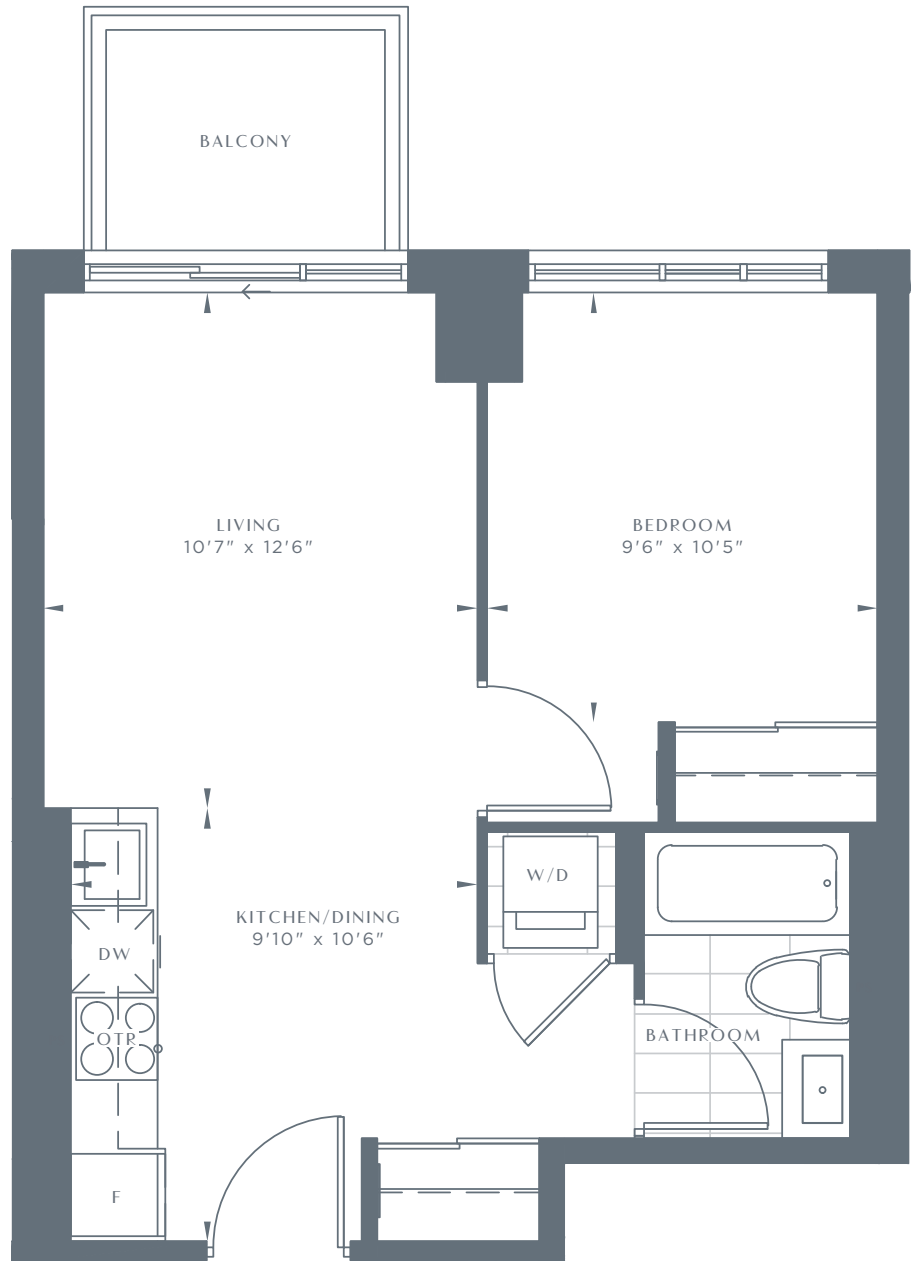

# 543 RICHMOND

RESIDENCES AT PORTLAND

## 1-A1

1 BEDROOM

510 SQ FT

UNITS 924, 1024, 1120, 1220, 1419, LPH19

UNIT 822

UNIT 615

UNITS 715, 808, 910, 1010

LEVEL 13 (MUNICIPAL 14)

LEVEL 14 (MUNICIPAL LPH)

LEVEL 6

LEVEL 7

LEVEL 8

LEVELS 9-10

LEVELS 11-12

Dimensions, specifications, layouts and materials are approximate only and are subject to change without notice. Tile patterns may vary. Window size and location may vary. Actual usable floor space may vary from slated floor area. Balcony and terrace areas are approximate and not included in net suite area.