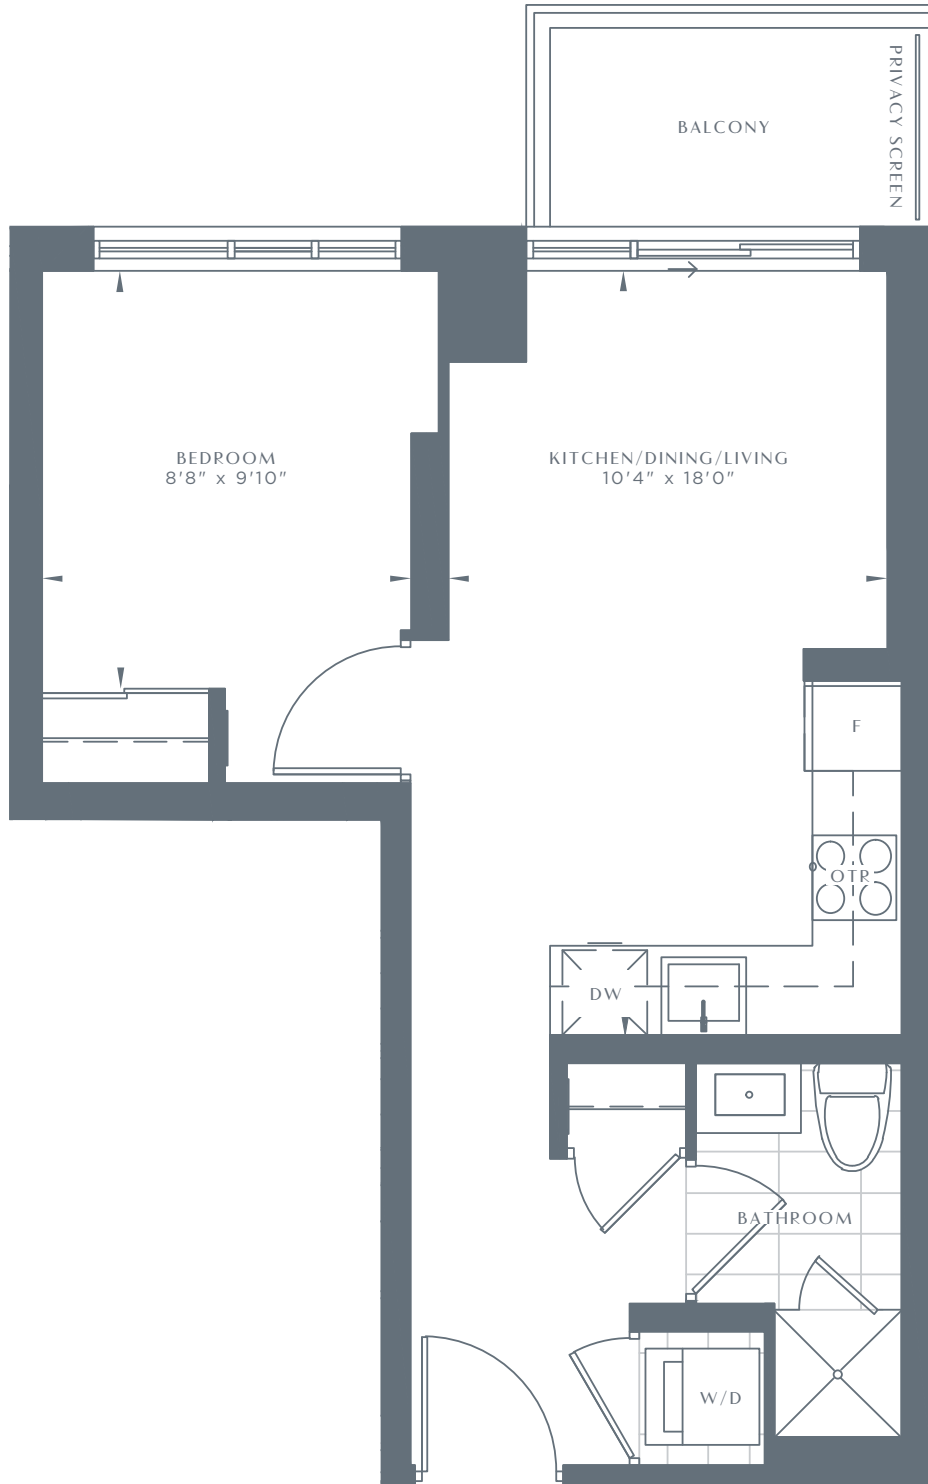

543 RICHMOND

RESIDENCES AT PORTLAND

1-B

1 BEDROOM

500 SQ FT

LEVELS 4-5

LEVEL 6

LEVEL 7

Dimensions, specifications, layouts and materials are approximate only and are subject to change without notice. Tile patterns may vary. Window size and location may vary. Actual usable floor space may vary from slated floor area. Balcony and terrace areas are approximate and not included in net suite area.