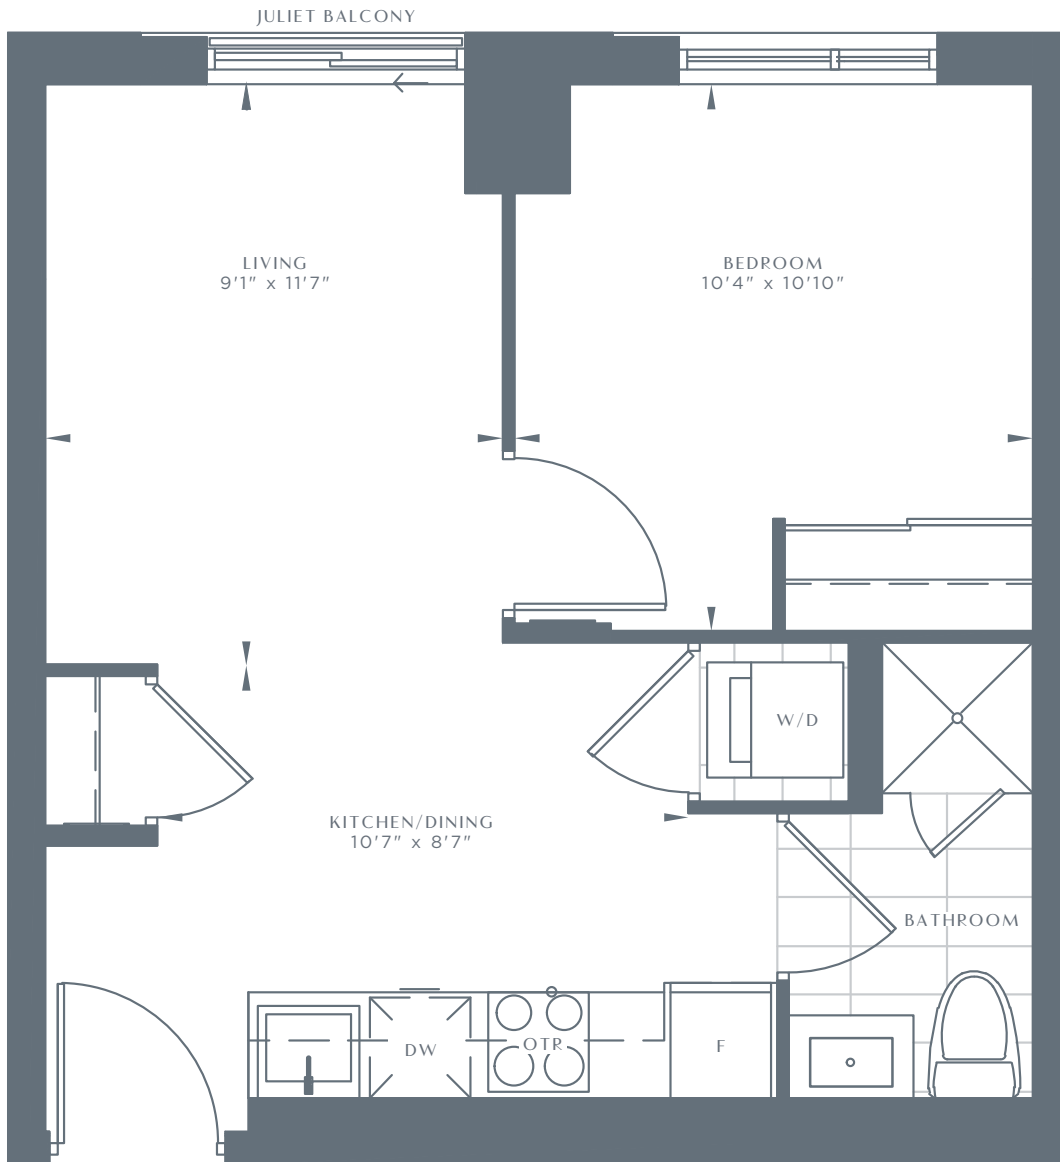

# 543 RICHMOND

RESIDENCES AT PORTLAND

## 1-D

1 BEDROOM

460 SQ FT

LEVEL 2

LEVEL 3

LEVELS 4-5

LEVEL 6

LEVEL 7

Dimensions, specifications, layouts and materials are approximate only and are subject to change without notice. Tile patterns may vary. Window size and location may vary. Actual usable floor space may vary from slated floor area. Balcony and terrace areas are approximate and not included in net suite area.