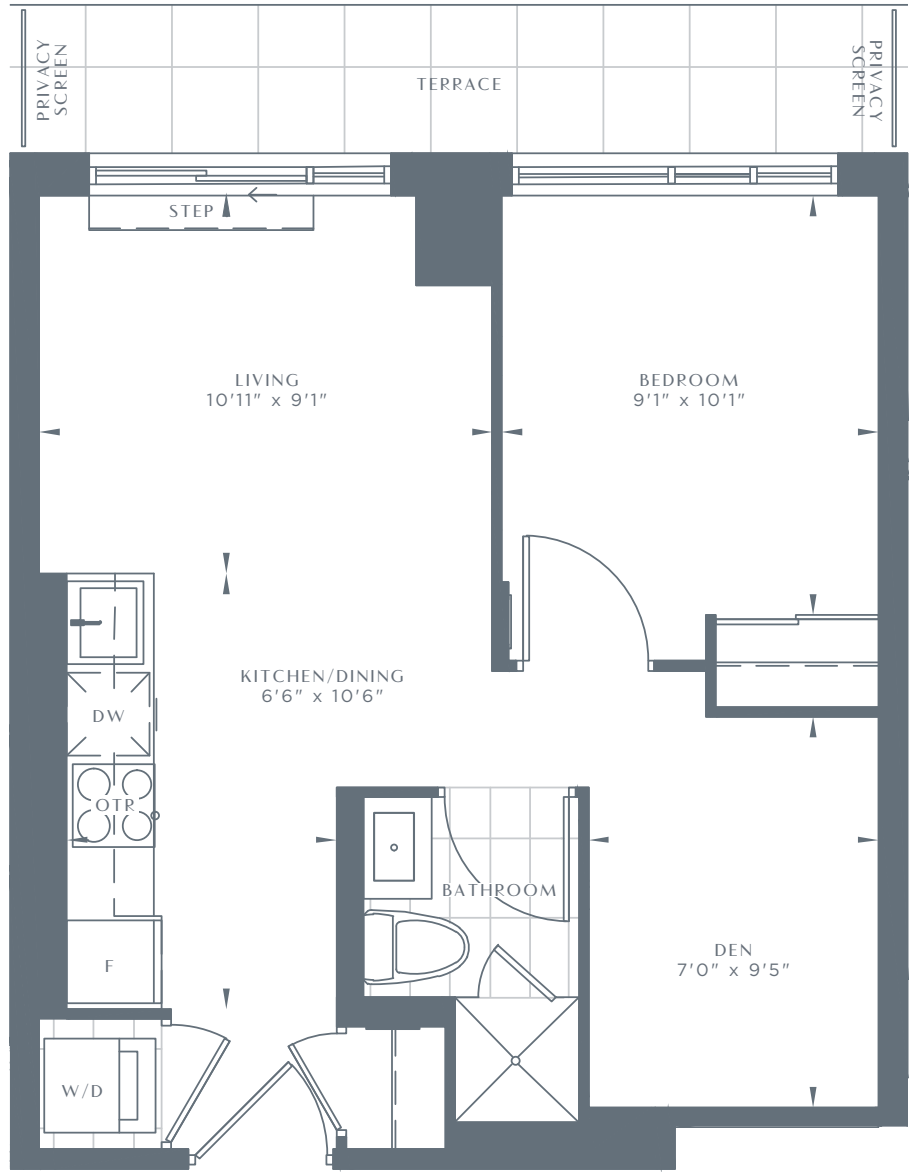

543 RICHMOND

RESIDENCES AT PORTLAND

1D-A1

1 BEDROOM + DEN

525 SQ FT

UNIT 823

UNITS 925, 1025, 1121, 1221, 1420, LPH20, PH11

UNITS 812 ,914, 1014

LEVEL 15 (MUNICIPAL PH)

LEVEL 8

LEVELS 9-10

LEVELS 11-12

LEVEL 13 (MUNICIPAL 14)

LEVEL 14 (MUNICIPAL LPH)

Dimensions, specifications, layouts and materials are approximate only and are subject to change without notice. Tile patterns may vary. Window size and location may vary. Actual usable floor space may vary from slated floor area. Balcony and terrace areas are approximate and not included in net suite area.