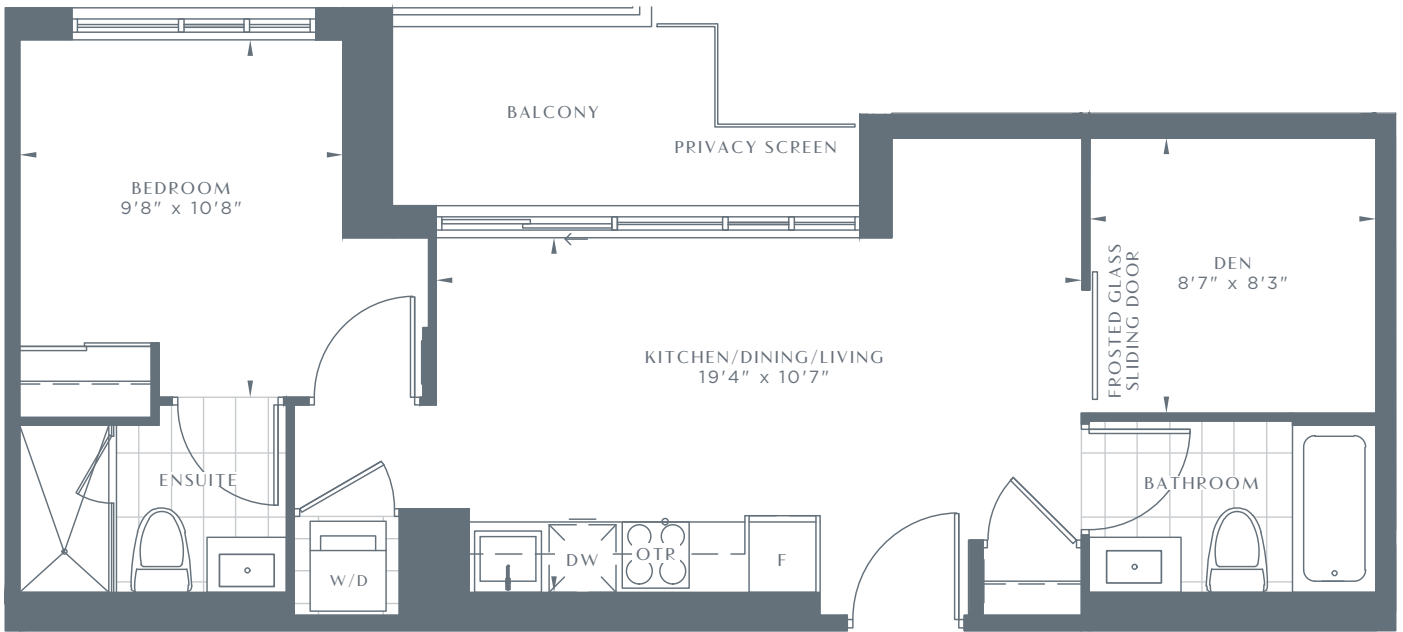

543 RICHMOND

1D-D

RESIDENCES AT PORTLAND

1 BEDROOM + DEN

645 SQ FT

LEVELS 11-12

LEVEL 13 (MUNICIPAL 14)

LEVEL 14 (MUNICIPAL LPH)

LEVELS 4-5

LEVEL 6

LEVEL 7

LEVEL 8

LEVELS 9-10

Dimensions, specifications, layouts and materials are approximate only and are subject to change without notice. Tile patterns may vary. Window size and location may vary. Actual usable floor space may vary from slated floor area. Balcony and terrace areas are approximate and not included in net suite area.