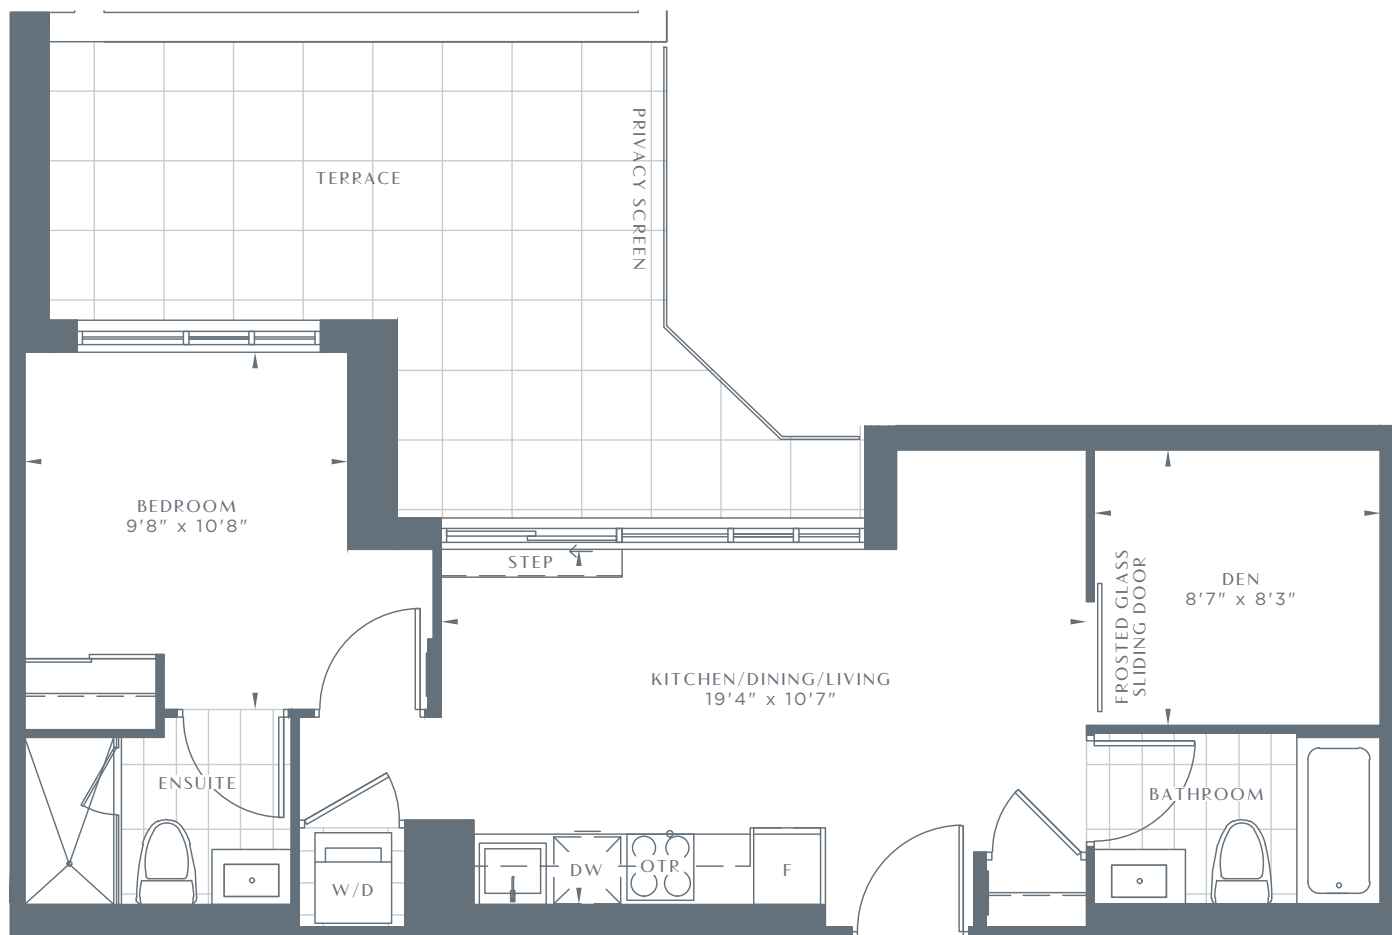

543 RICHMOND

RESIDENCES AT PORTLAND

1D-D

1 BEDROOM + DEN

645 SQ FT

LEVEL 3

Dimensions, specifications, layouts and materials are approximate only and are subject to change without notice. Tile patterns may vary. Window size and location may vary. Actual usable floor space may vary from slated floor area. Balcony and terrace areas are approximate and not included in net suite area.