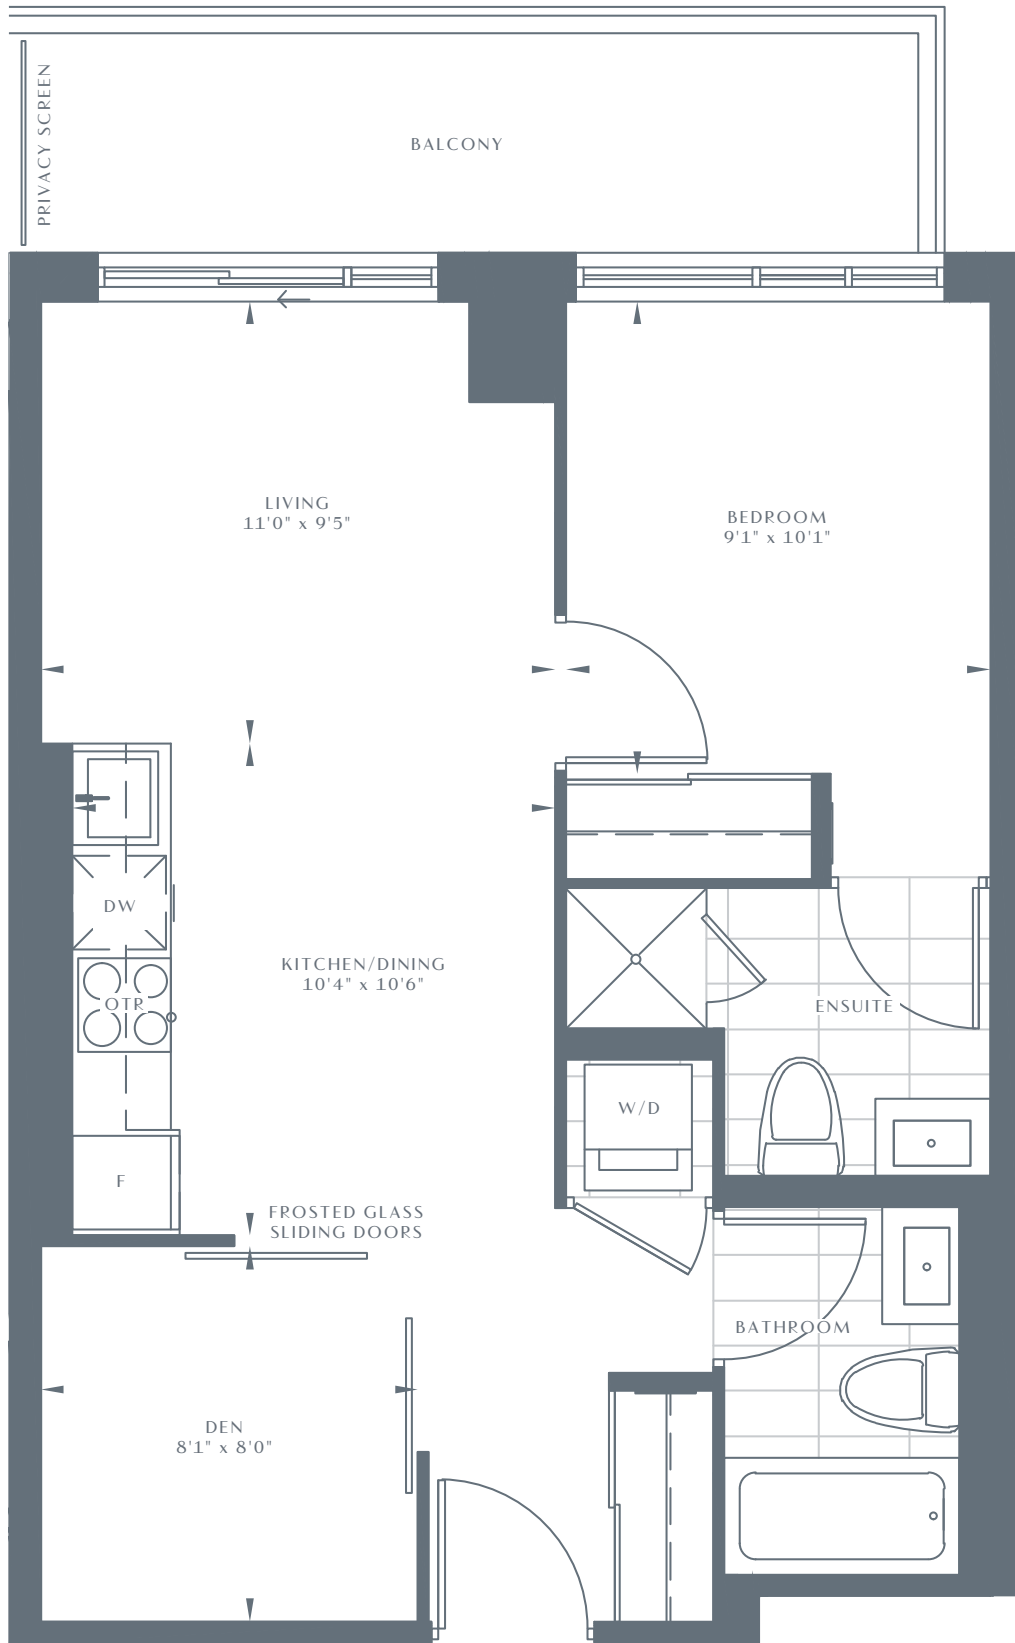

543 RICHMOND

RESIDENCES AT PORTLAND

1D-E

1 BEDROOM + DEN

635 SQ FT

LEVELS 4-5

LEVEL 6

LEVEL 7

Dimensions, specifications, layouts and materials are approximate only and are subject to change without notice. Tile patterns may vary. Window size and location may vary. Actual usable floor space may vary from slated floor area. Balcony and terrace areas are approximate and not included in net suite area.