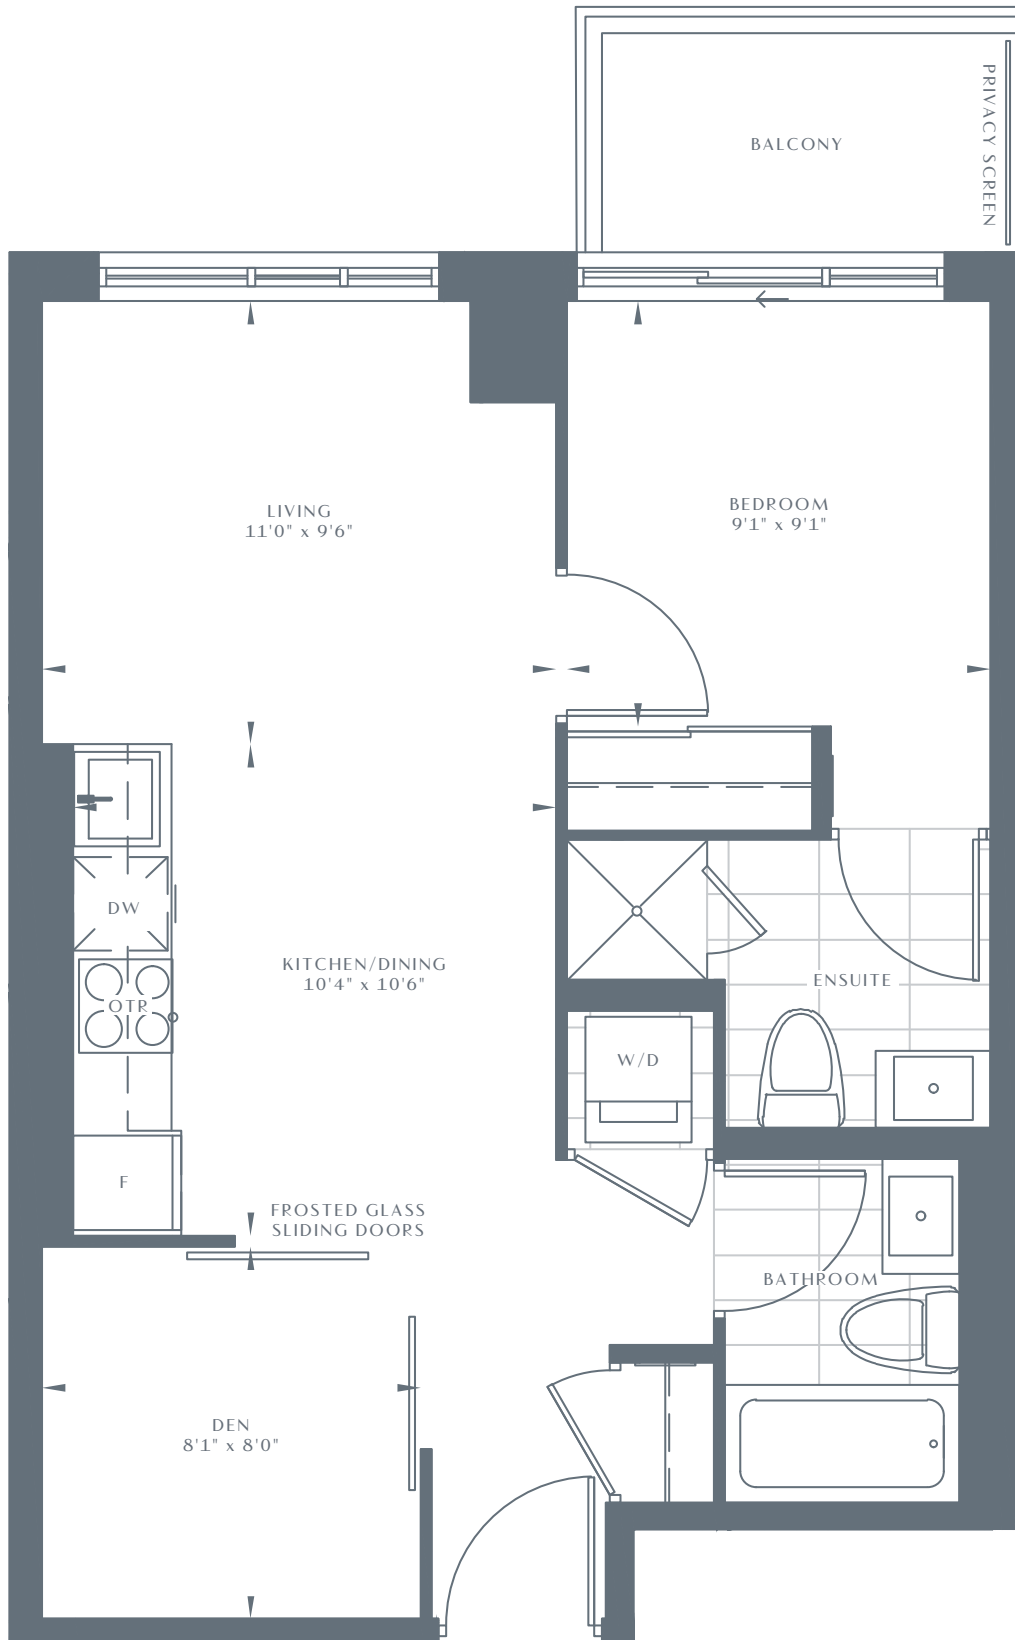

543 RICHMOND

RESIDENCES AT PORTLAND

1D-E1

1 BEDROOM + DEN

625 SQ FT

LEVEL 3

LEVELS 4-5

LEVEL 6

LEVEL 7

Dimensions, specifications, layouts and materials are approximate only and are subject to change without notice. Tile patterns may vary. Window size and location may vary. Actual usable floor space may vary from slated floor area. Balcony and terrace areas are approximate and not included in net suite area.