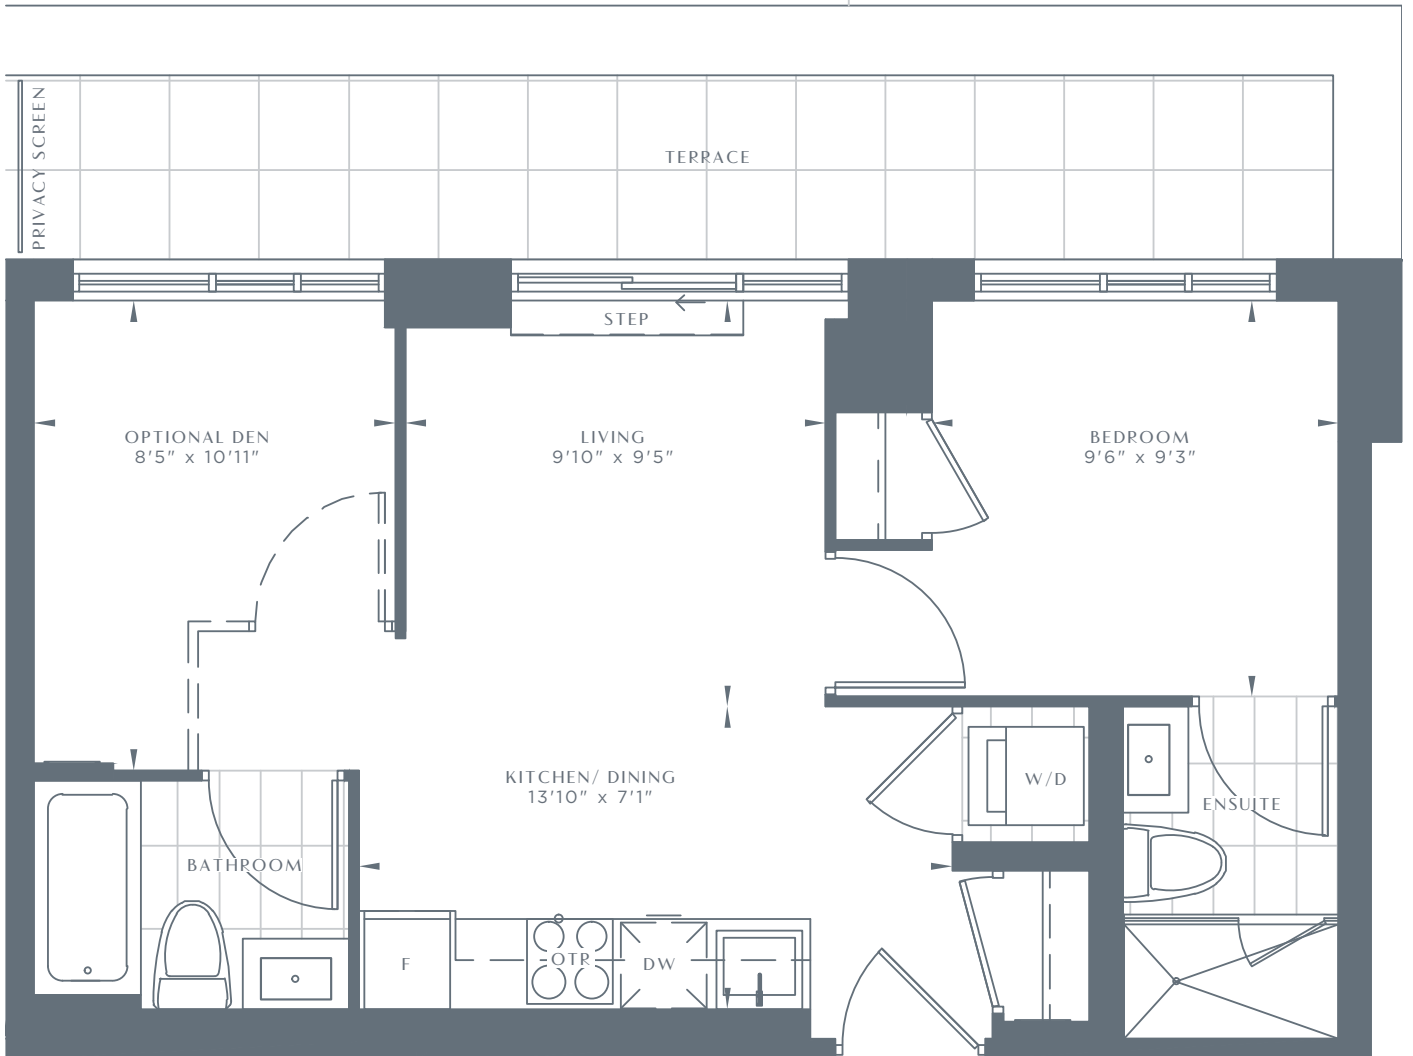

543 RICHMOND

RESIDENCES AT PORTLAND

1D-H

1 BEDROOM + DEN

590 SQ FT

UNIT 1112

UNITS LPH05, PH05

UNITS 1212, 1411, LPH06, LPH11, PH06

UNITS 1405, 1406

LEVELS 11-12

LEVEL 13 (MUNICIPAL 14)

LEVEL 14 (MUNICIPAL LPH)

LEVEL 15 (MUNICIPAL PH)

Dimensions, specifications, layouts and materials are approximate only and are subject to change without notice. Tile patterns may vary. Window size and location may vary. Actual usable floor space may vary from slated floor area. Balcony and terrace areas are approximate and not included in net suite area.