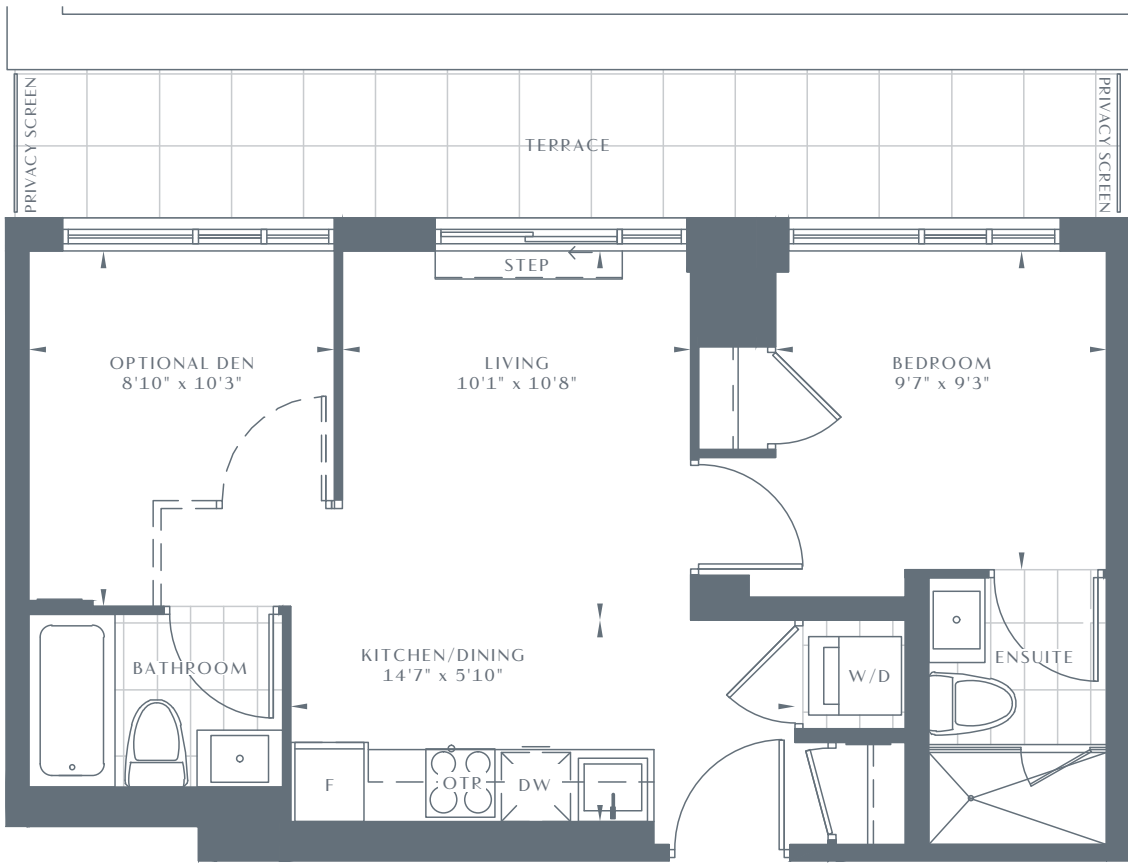

543 RICHMOND

RESIDENCES AT PORTLAND

1D-H1

1 BEDROOM + DEN

605 SQ FT

UNITS 1211, 1410, LPH10, PH10

UNIT 1111

LEVEL 11

LEVEL 12

LEVEL 13 (MUNICIPAL 14)

LEVEL 14 (MUNICIPAL LPH)

LEVEL 15 (MUNICIPAL PH)

Dimensions, specifications, layouts and materials are approximate only and are subject to change without notice. Tile patterns may vary. Window size and location may vary. Actual usable floor space may vary from slated floor area. Balcony and terrace areas are approximate and not included in net suite area.