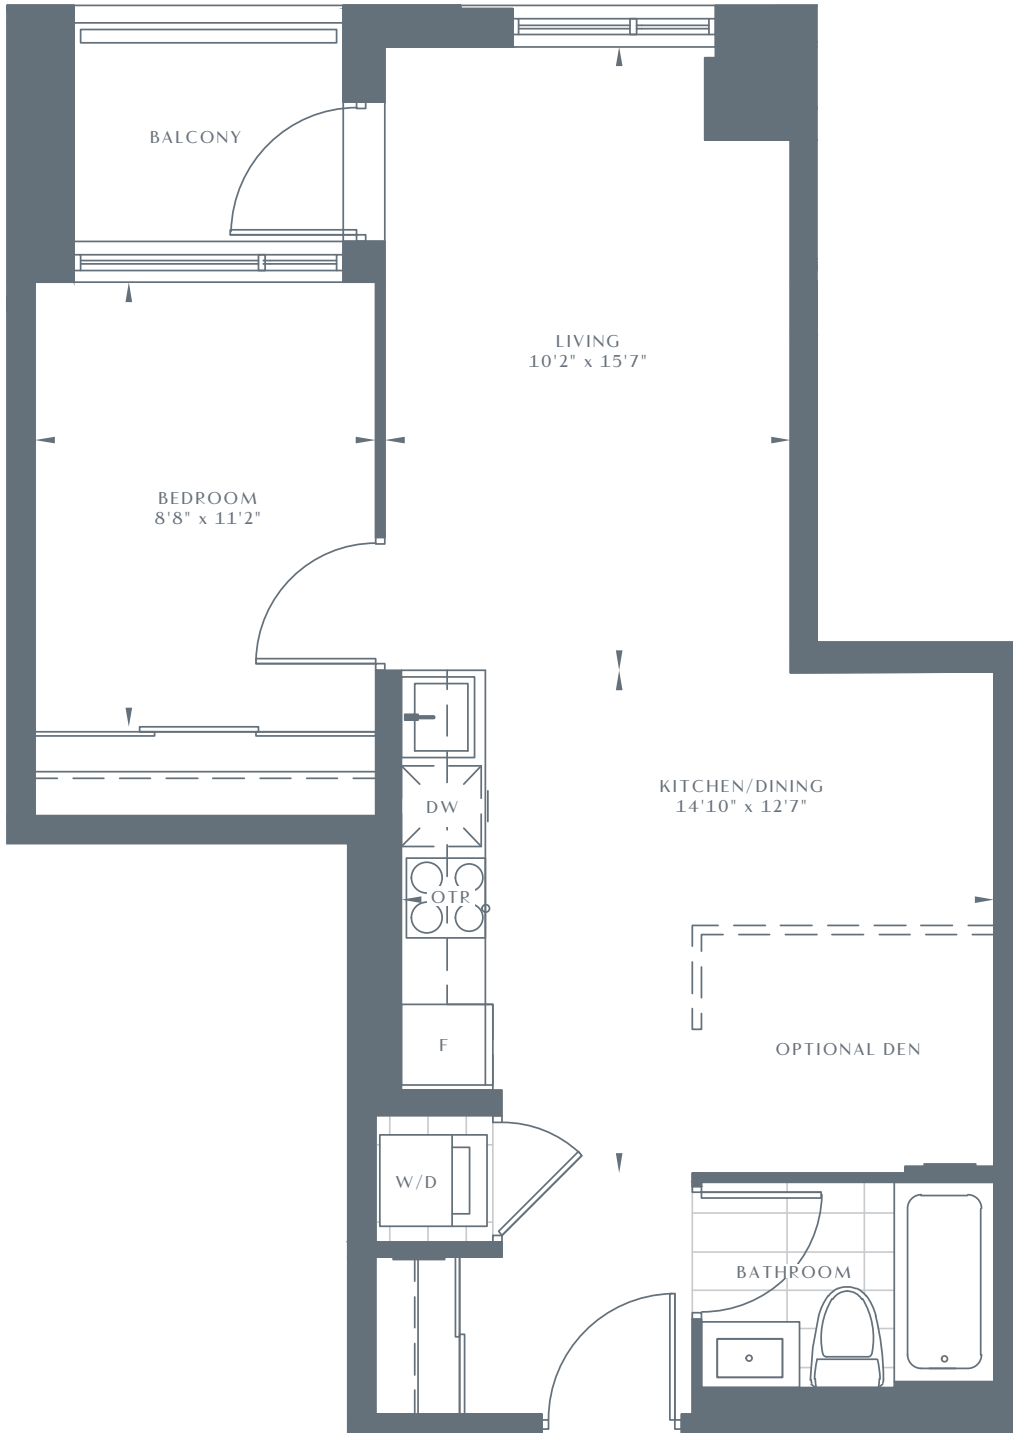

543 RICHMOND

RESIDENCES AT PORTLAND

1D-K

1 BEDROOM + DEN

650 SQ FT

LEVEL 2

LEVEL 3

LEVELS 4-5

LEVEL 6

LEVEL 7

Dimensions, specifications, layouts and materials are approximate only and are subject to change without notice. Tile patterns may vary. Window size and location may vary. Actual usable floor space may vary from slated floor area. Balcony and terrace areas are approximate and not included in net suite area.