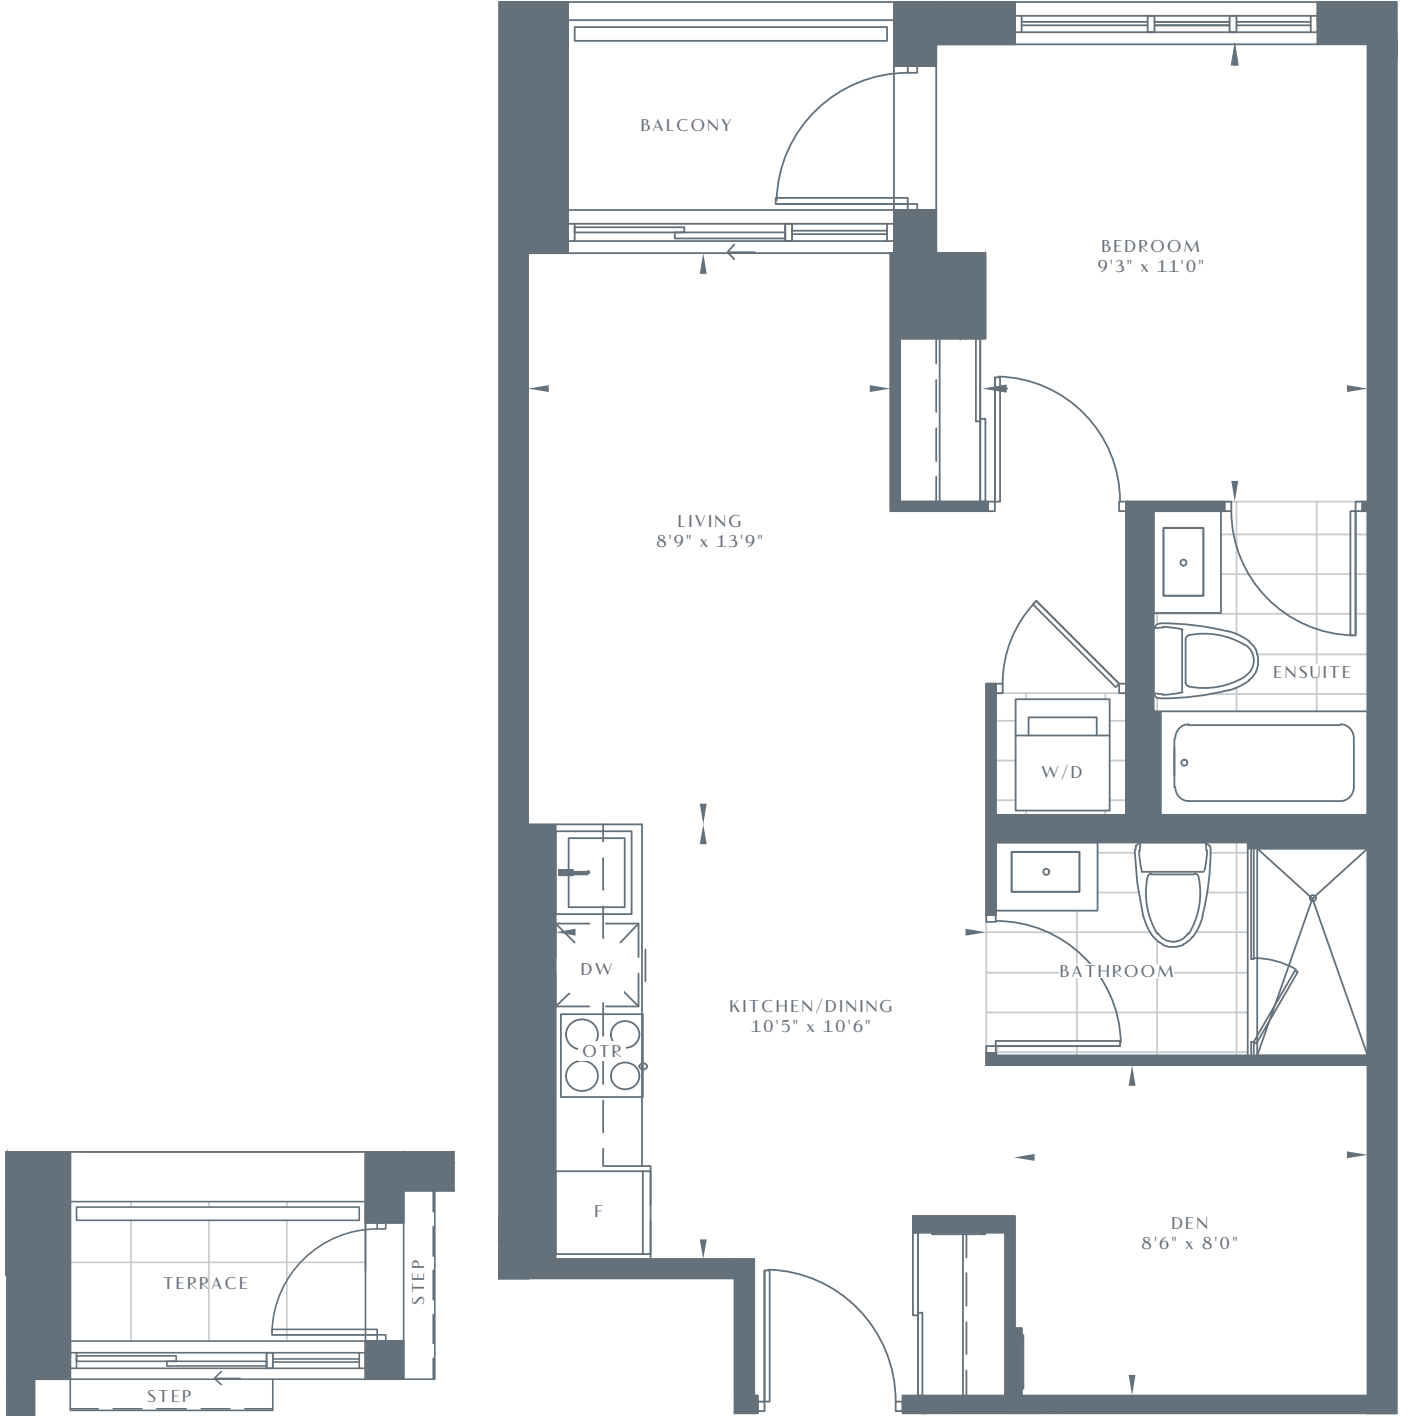

543 RICHMOND

RESIDENCES AT PORTLAND

1D-N

1 BEDROOM + DEN

665 SQ FT

UNIT 216

UNITS 316, 416, 516

LEVEL 2

LEVEL 3

LEVELS 4-5

Dimensions, specifications, layouts and materials are approximate only and are subject to change without notice. Tile patterns may vary. Window size and location may vary. Actual usable floor space may vary from slated floor area. Balcony and terrace areas are approximate and not included in net suite area.