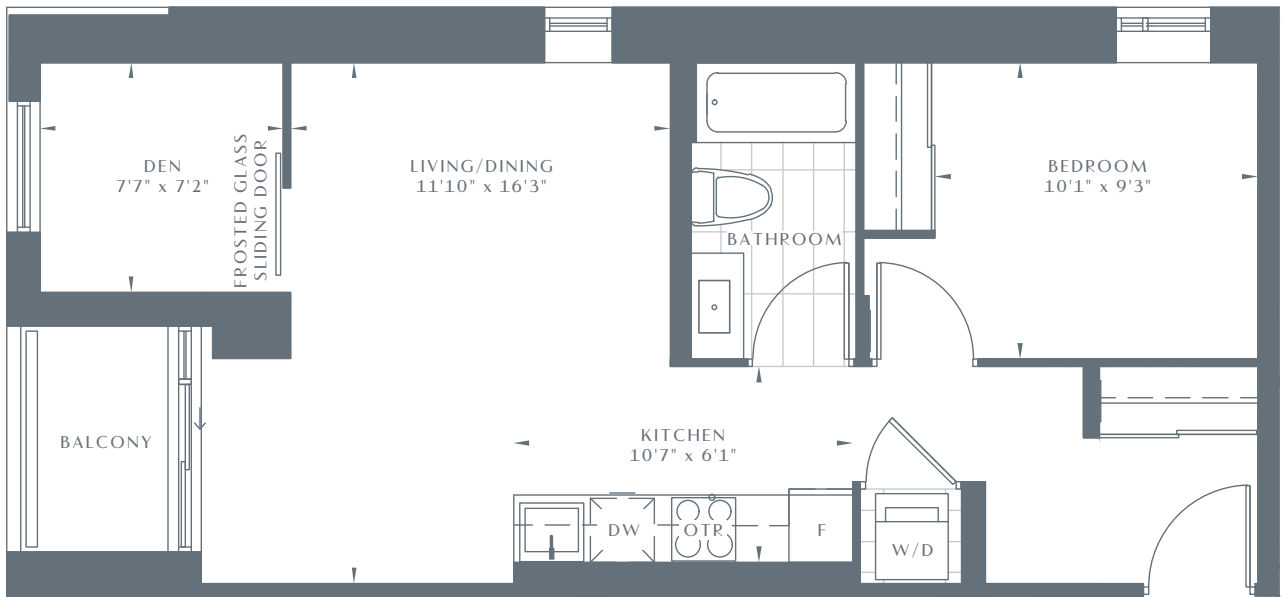

543 RICHMOND

RESIDENCES AT PORTLAND

1D-P

1 BEDROOM + DEN

700 SQ FT

UNIT 220

UNITS 320, 420, 520

LEVEL 2

LEVEL 3

LEVELS 4-5

Dimensions, specifications, layouts and materials are approximate only and are subject to change without notice. Tile patterns may vary. Window size and location may vary. Actual usable floor space may vary from slated floor area. Balcony and terrace areas are approximate and not included in net suite area.