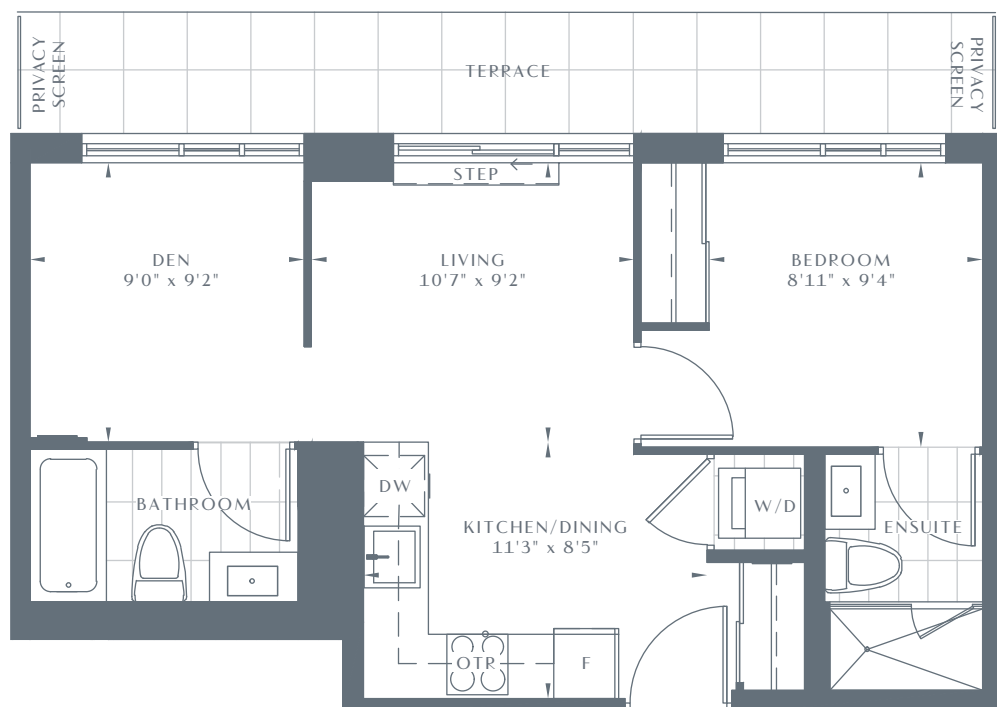

543 RICHMOND

RESIDENCES AT PORTLAND

1D-R

1 BEDROOM + DEN

595 SQ FT

UNITS 1209, 1408, LPH08, PH08

UNIT 1109

LEVELS 11-12

LEVEL 13 (MUNICIPAL 14)

LEVEL 14 (MUNICIPAL LPH)

LEVEL 15 (MUNICIPAL PH)

Dimensions, specifications, layouts and materials are approximate only and are subject to change without notice. Tile patterns may vary. Window size and location may vary. Actual usable floor space may vary from slated floor area. Balcony and terrace areas are approximate and not included in net suite area.