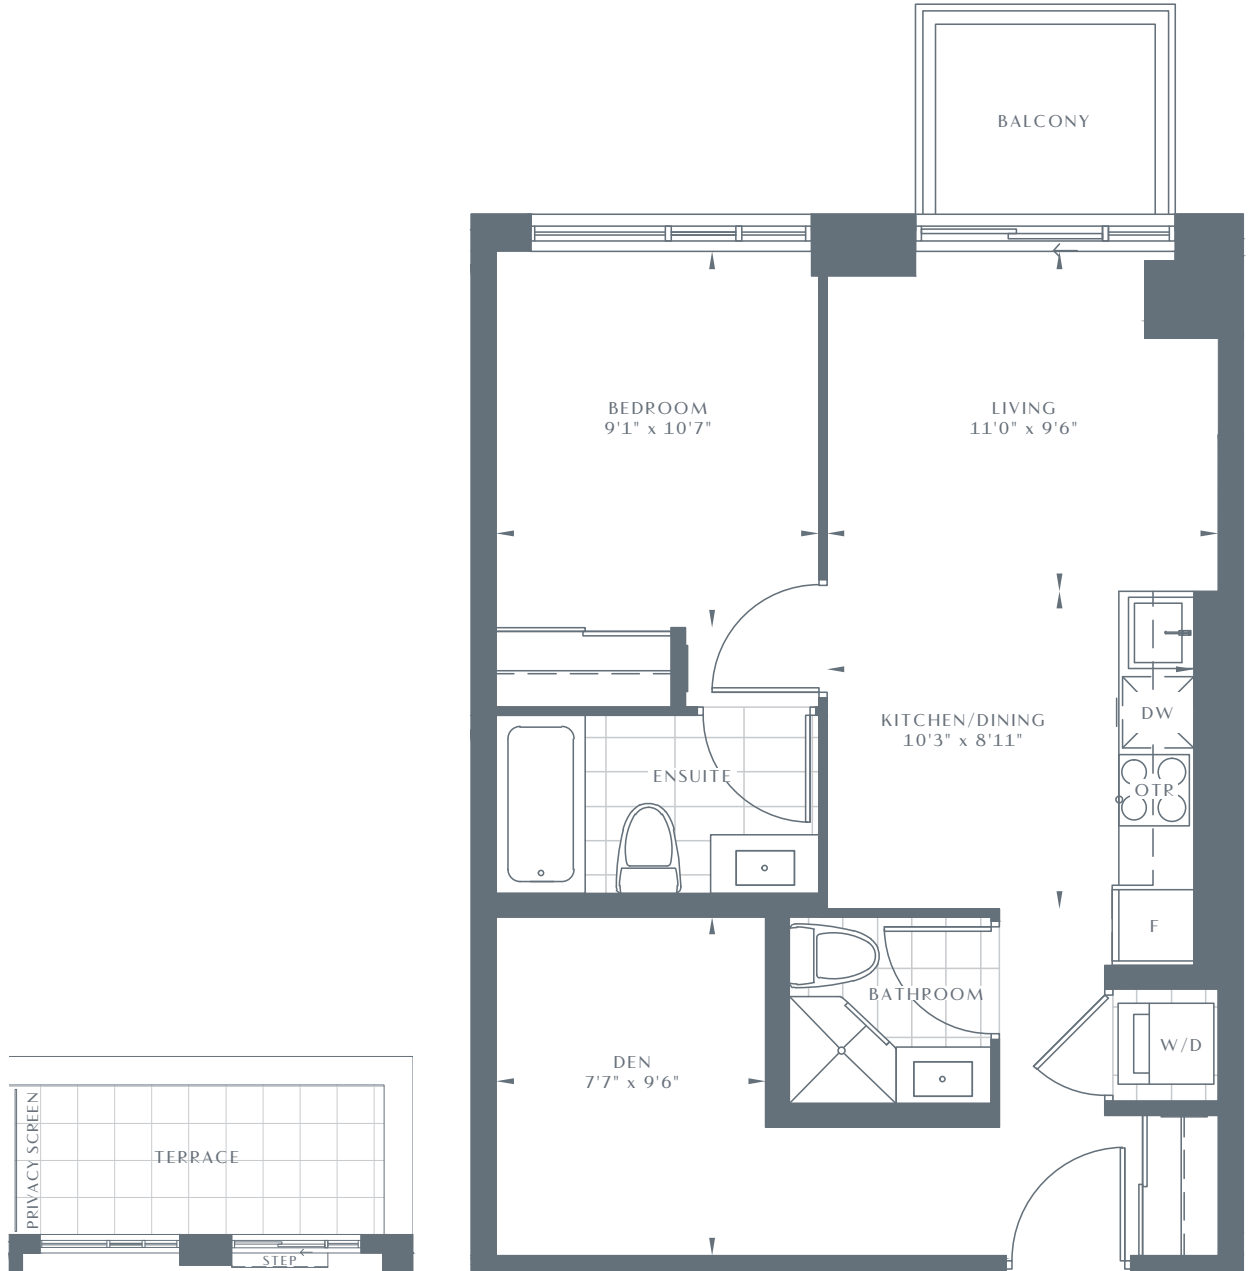

# 543 RICHMOND

RESIDENCES AT PORTLAND

# 1D-S

1 BEDROOM + DEN

640 SQ FT

UNIT 801

UNITS 901, 1001, 1101, 1201, 1401, LPH01, PH01

LEVEL 15 (MUNICIPAL PH)

LEVEL 8

LEVELS 9-10

LEVELS 11-12

LEVEL 13 (MUNICIPAL 14)

LEVEL 14 (MUNICIPAL LPH)

Dimensions, specifications, layouts and materials are approximate only and are subject to change without notice. Tile patterns may vary. Window size and location may vary. Actual usable floor space may vary from slated floor area. Balcony and terrace areas are approximate and not included in net suite area.