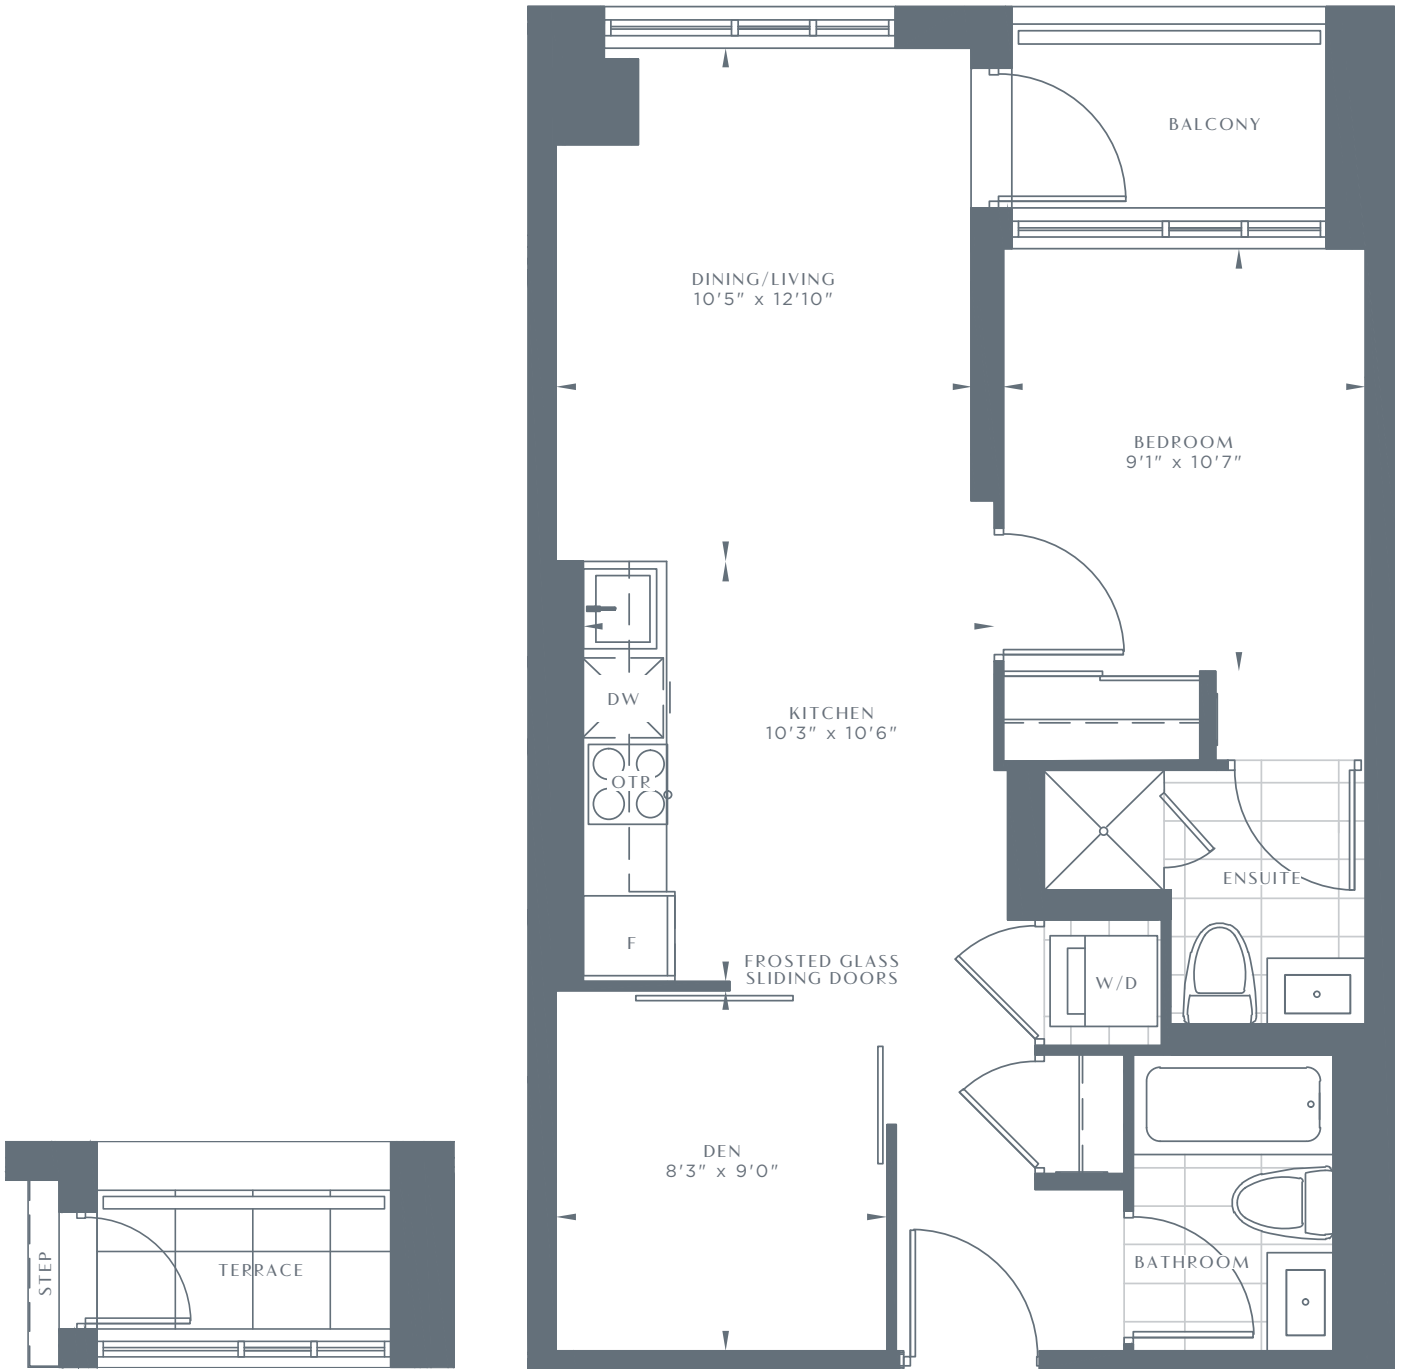

543 RICHMOND

RESIDENCES AT PORTLAND

1D-T

1 BEDROOM + DEN

685 SQ FT

UNITS 218, 221, 222

UNITS 223, 225, 226, 318, 336, 337, 338, 339, 341, 342, 418, 436, 437, 438, 439, 441, 442, 518, 536, 537, 538, 539, 541, 542, 634, 635, 636, 637, 639, 640, 734, 735, 736, 737, 739, 740

LEVEL 2

LEVEL 3

LEVELS 4-5

LEVEL 6

LEVEL 7

Dimensions, specifications, layouts and materials are approximate only and are subject to change without notice. Tile patterns may vary. Window size and location may vary. Actual usable floor space may vary from slated floor area. Balcony and terrace areas are approximate and not included in net suite area.