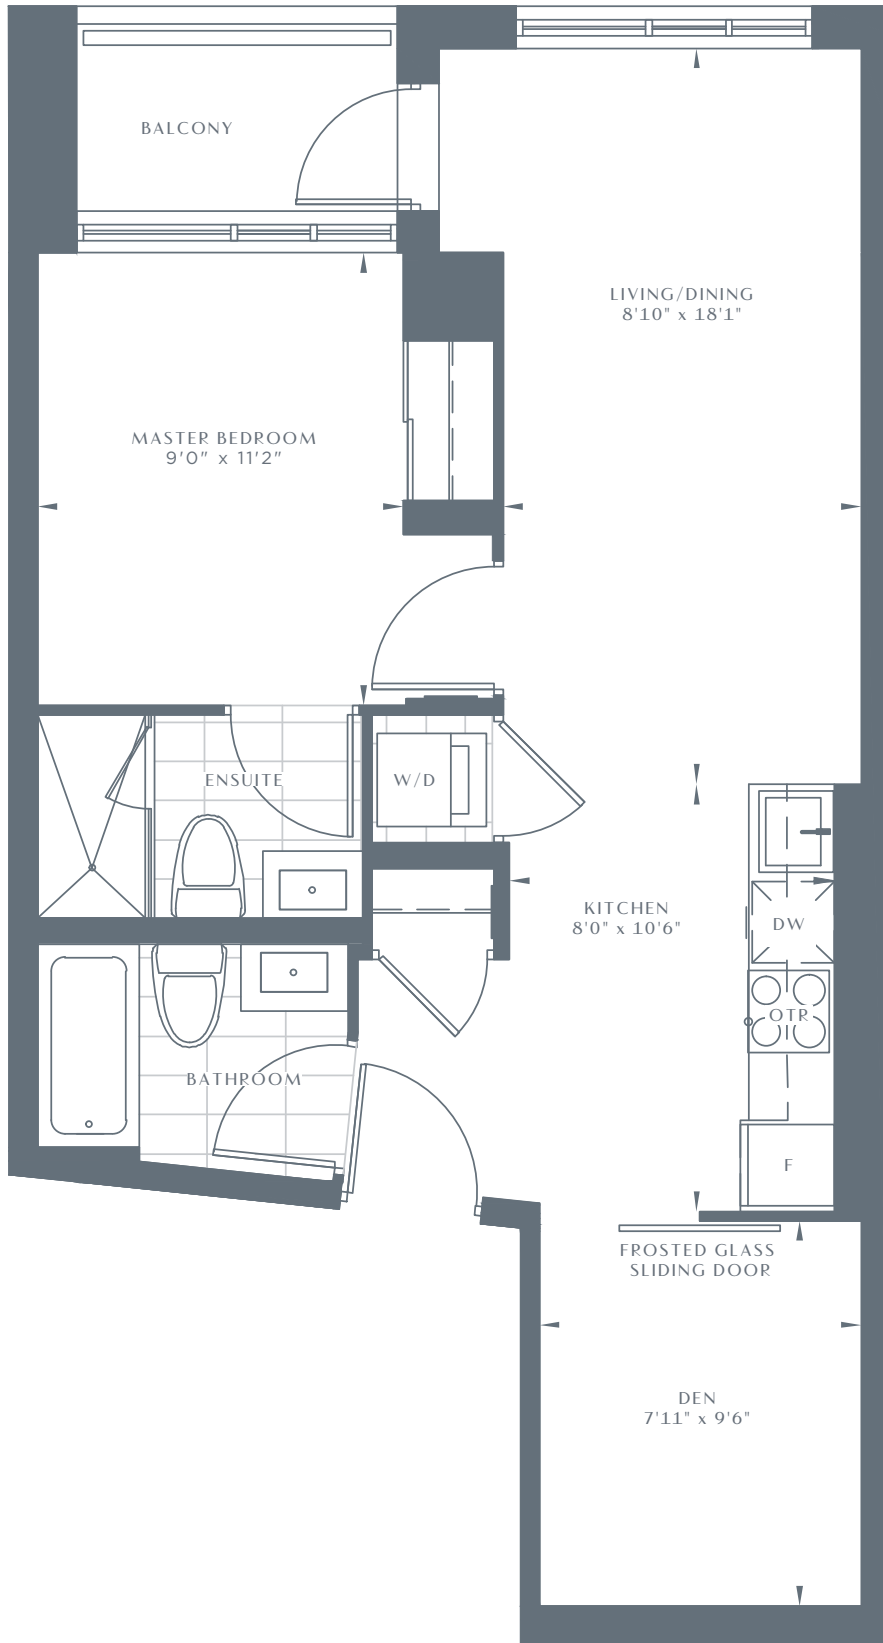

543 RICHMOND

RESIDENCES AT PORTLAND

1D-U

1 BEDROOM + DEN

675 SQ FT

LEVEL 2

LEVEL 3

LEVELS 4-5

LEVEL 6

LEVEL 7

Dimensions, specifications, layouts and materials are approximate only and are subject to change without notice. Tile patterns may vary. Window size and location may vary. Actual usable floor space may vary from slated floor area. Balcony and terrace areas are approximate and not included in net suite area.