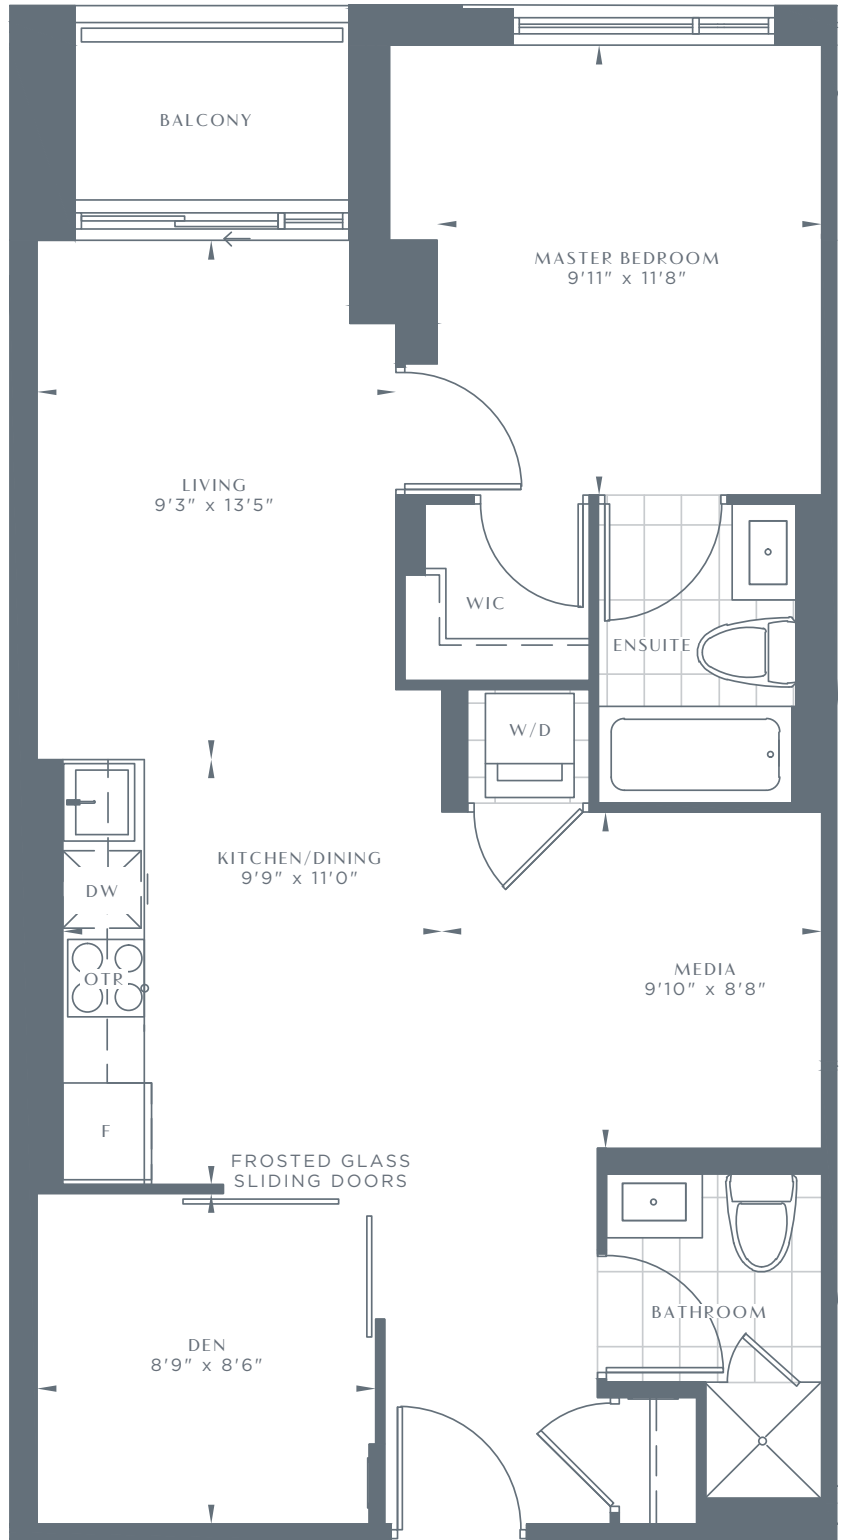

# 543 RICHMOND

RESIDENCES AT PORTLAND

# 1D-V

1 BEDROOM + DEN + MEDIA

805 SQ FT

UNITS 209, 309, 409, 509, 607, 707

UNITS 604, 605, 704, 705

LEVEL 2

LEVEL 3

LEVELS 4-5

LEVEL 6

LEVEL 7

Dimensions, specifications, layouts and materials are approximate only and are subject to change without notice. Tile patterns may vary. Window size and location may vary. Actual usable floor space may vary from slated floor area. Balcony and terrace areas are approximate and not included in net suite area.