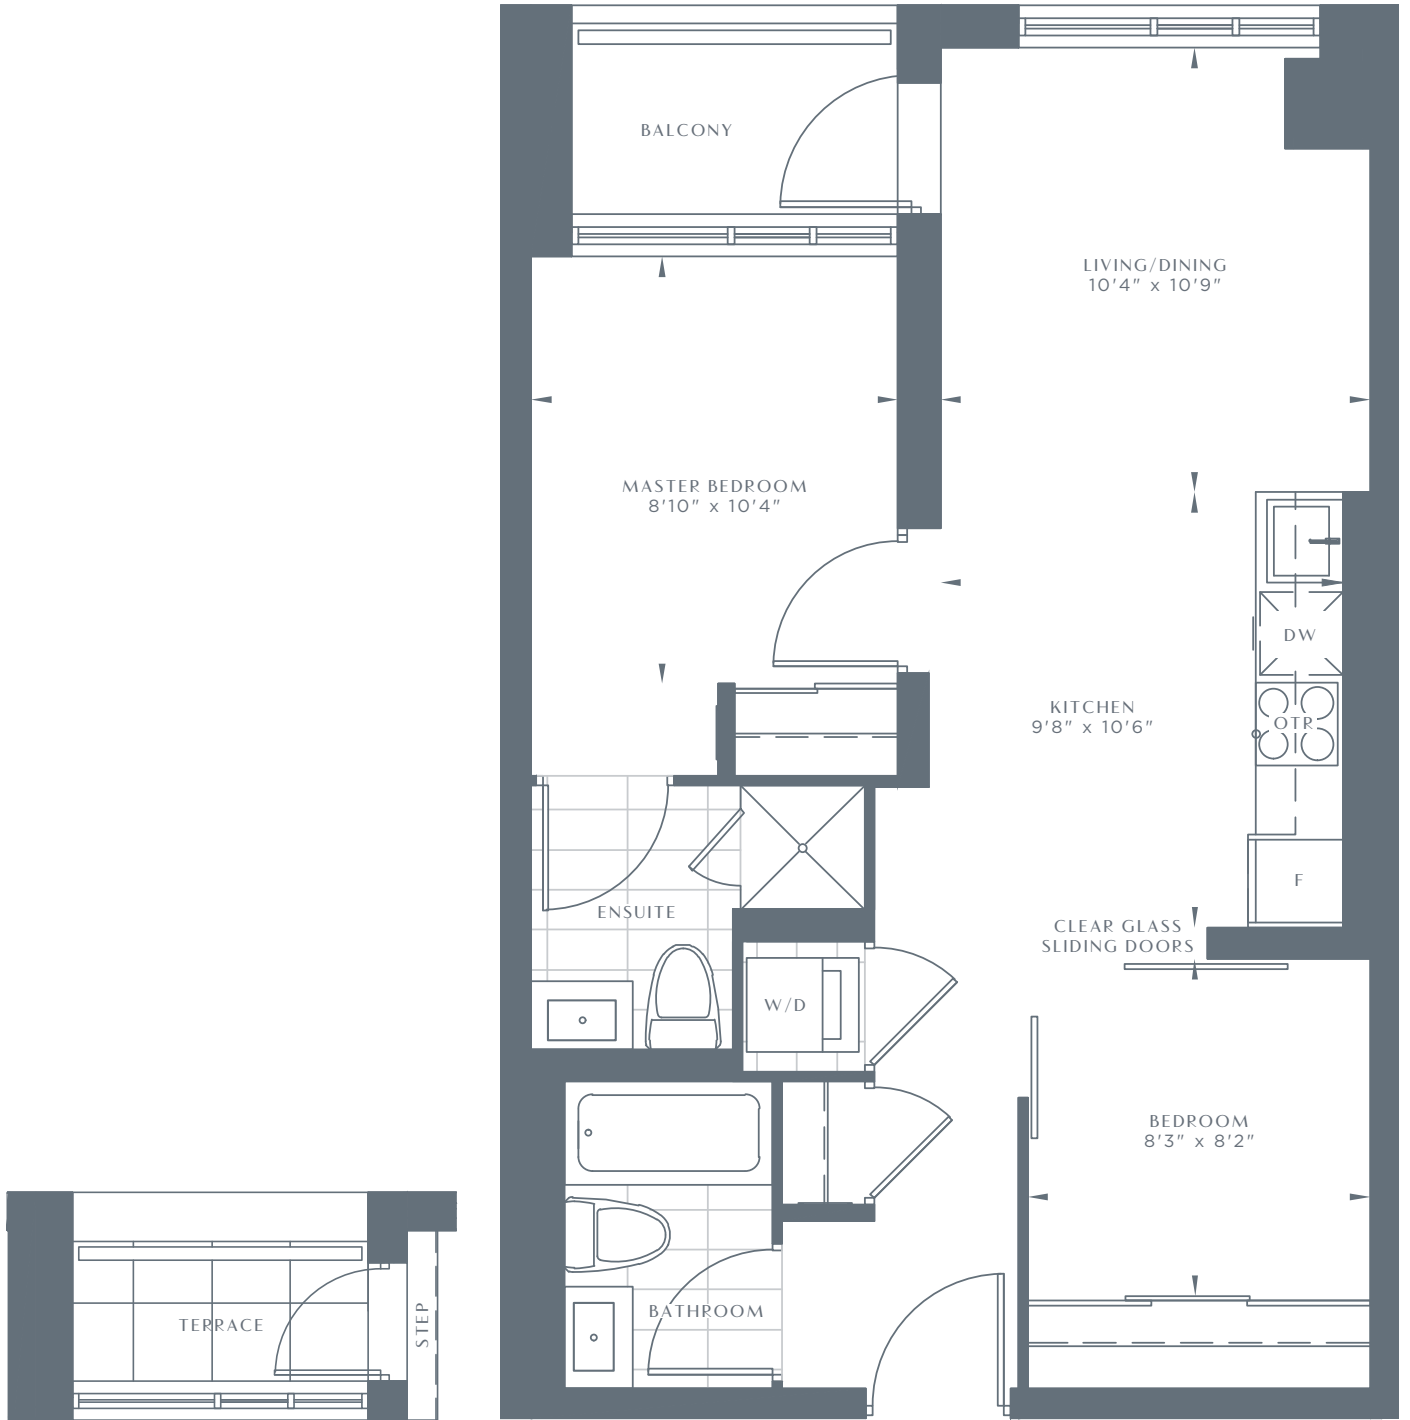

543 RICHMOND

RESIDENCES AT PORTLAND

2-A1

2 BEDROOMS

680 SQ FT

UNIT 219

UNITS 319, 419, 519

LEVEL 2

LEVEL 3

LEVELS 4-5

Dimensions, specifications, layouts and materials are approximate only and are subject to change without notice. Tile patterns may vary. Window size and location may vary. Actual usable floor space may vary from slated floor area. Balcony and terrace areas are approximate and not included in net suite area.