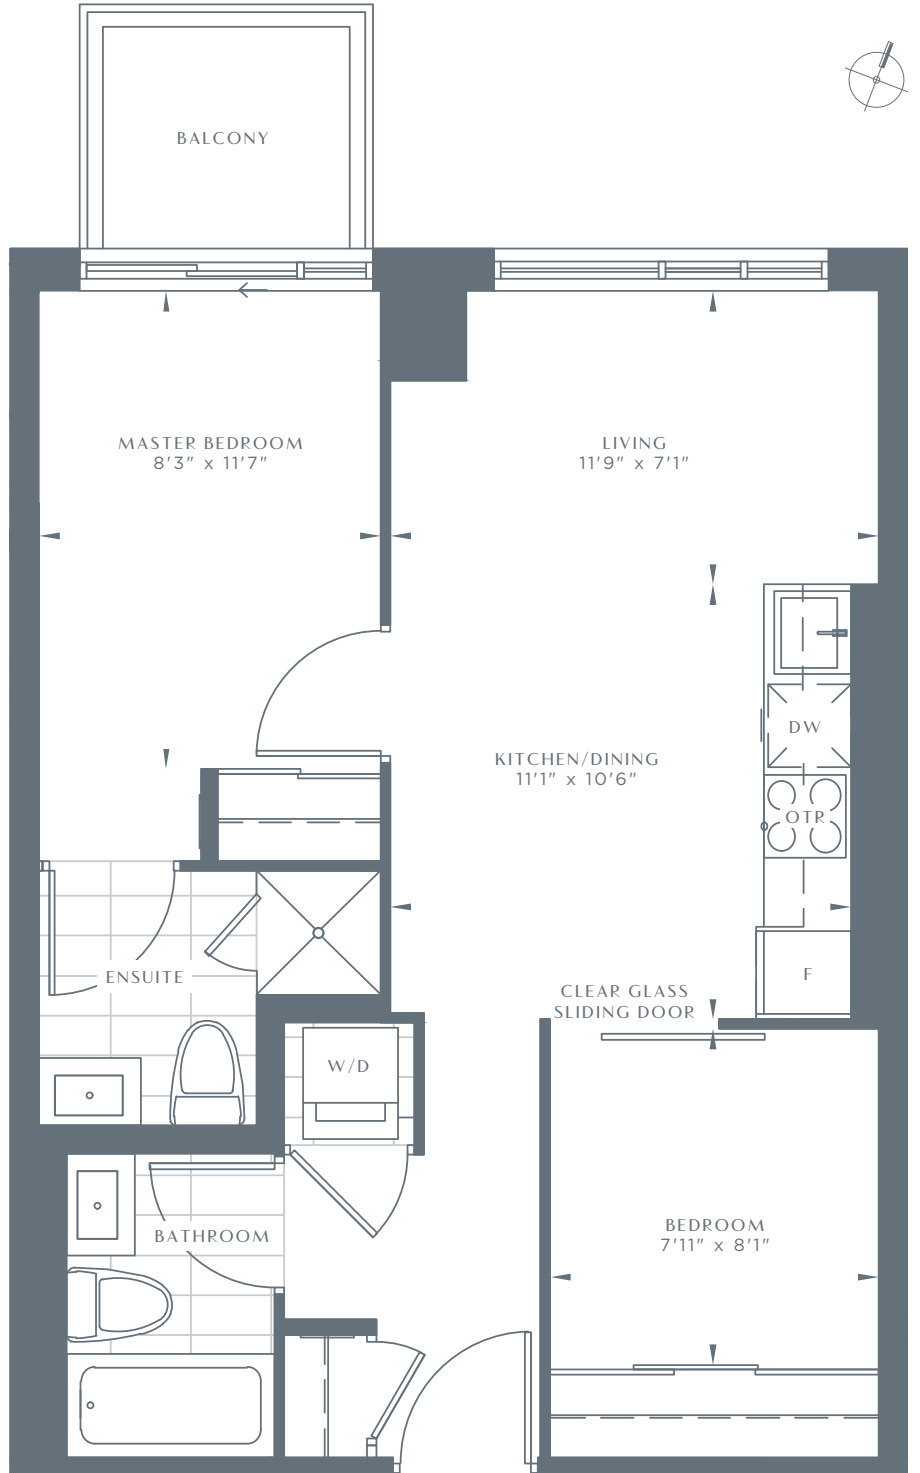

543 RICHMOND

2-C

RESIDENCES AT PORTLAND

2 BEDROOMS

635 SQ FT

UNITS 804, 805

UNIT 326

UNITS 426, 526, 623, 723, 816, 918, 1018, 1114, 1214, 1413, LPH13

UNITS 904, 905, 1004, 1005, 1103, 1104, 1203, 1204

LEVELS 9-10

LEVELS 11-12

LEVEL 13 (MUNICIPAL 14)

LEVEL 14 (MUNICIPAL LPH)

LEVEL 3

LEVELS 4-5

LEVEL 6

LEVEL 7

LEVEL 8

Dimensions, specifications, layouts and materials are approximate only and are subject to change without notice. Tile patterns may vary. Window size and location may vary. Actual usable floor space may vary from slated floor area. Balcony and terrace areas are approximate and not included in net suite area.