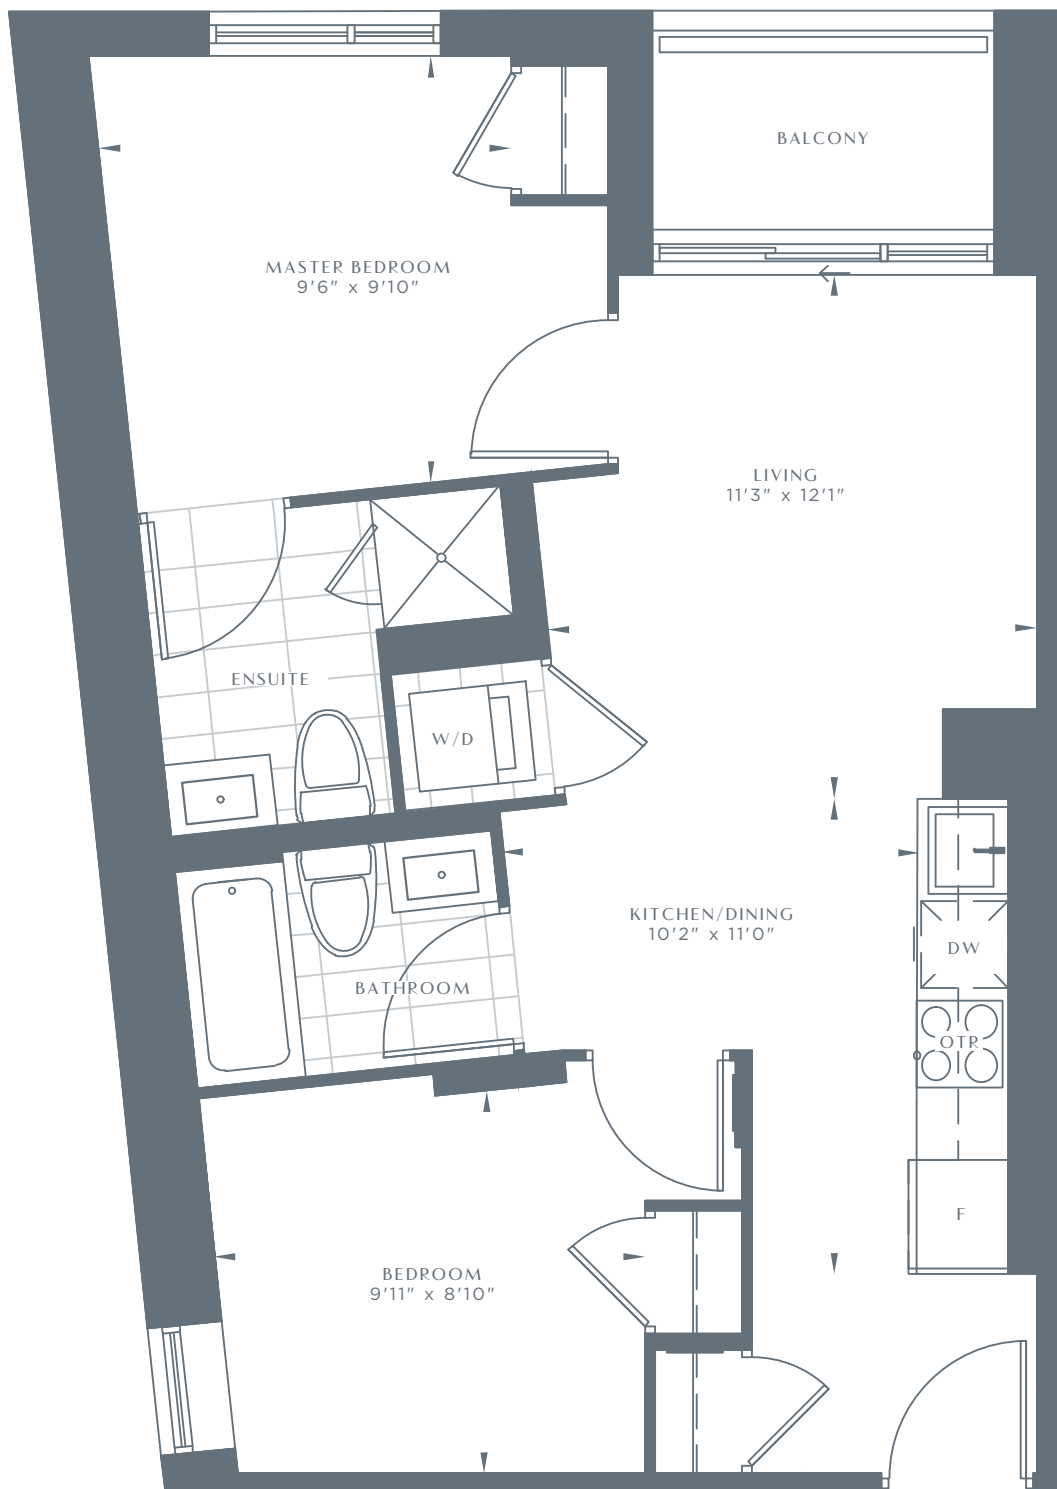

# 543 RICHMOND

RESIDENCES AT PORTLAND

## 2-D (BF)

2 BEDROOMS

725 SQ FT

LEVEL 3

LEVELS 4-5

LEVEL 6

LEVEL 7

Dimensions, specifications, layouts and materials are approximate only and are subject to change without notice. Tile patterns may vary. Window size and location may vary. Actual usable floor space may vary from slated floor area. Balcony and terrace areas are approximate and not included in net suite area.