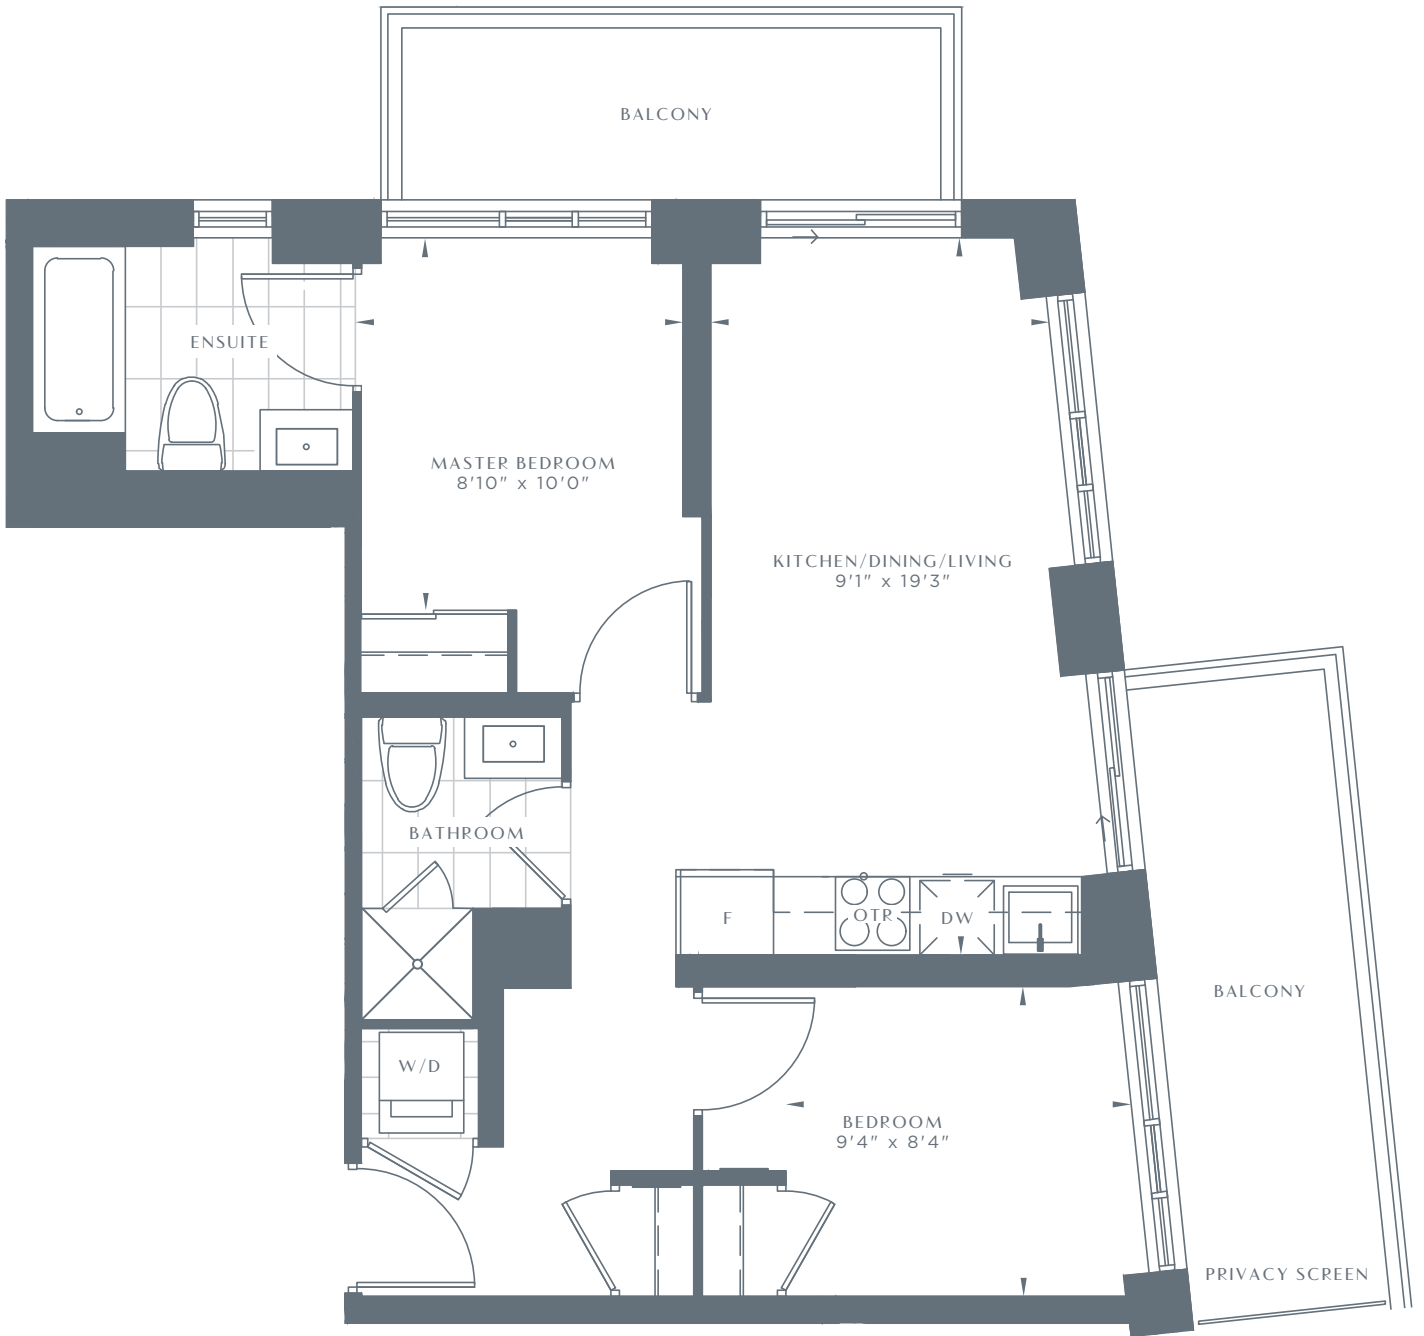

543 RICHMOND

RESIDENCES AT PORTLAND

2-F

2 BEDROOMS

730 SQ FT

LEVELS 9-10

LEVELS 11-12

LEVEL 13 (MUNICIPAL 14)

LEVEL 14 (MUNICIPAL LPH)

LEVEL 15 (MUNICIPAL PH)

Dimensions, specifications, layouts and materials are approximate only and are subject to change without notice. Tile patterns may vary. Window size and location may vary. Actual usable floor space may vary from slated floor area. Balcony and terrace areas are approximate and not included in net suite area.