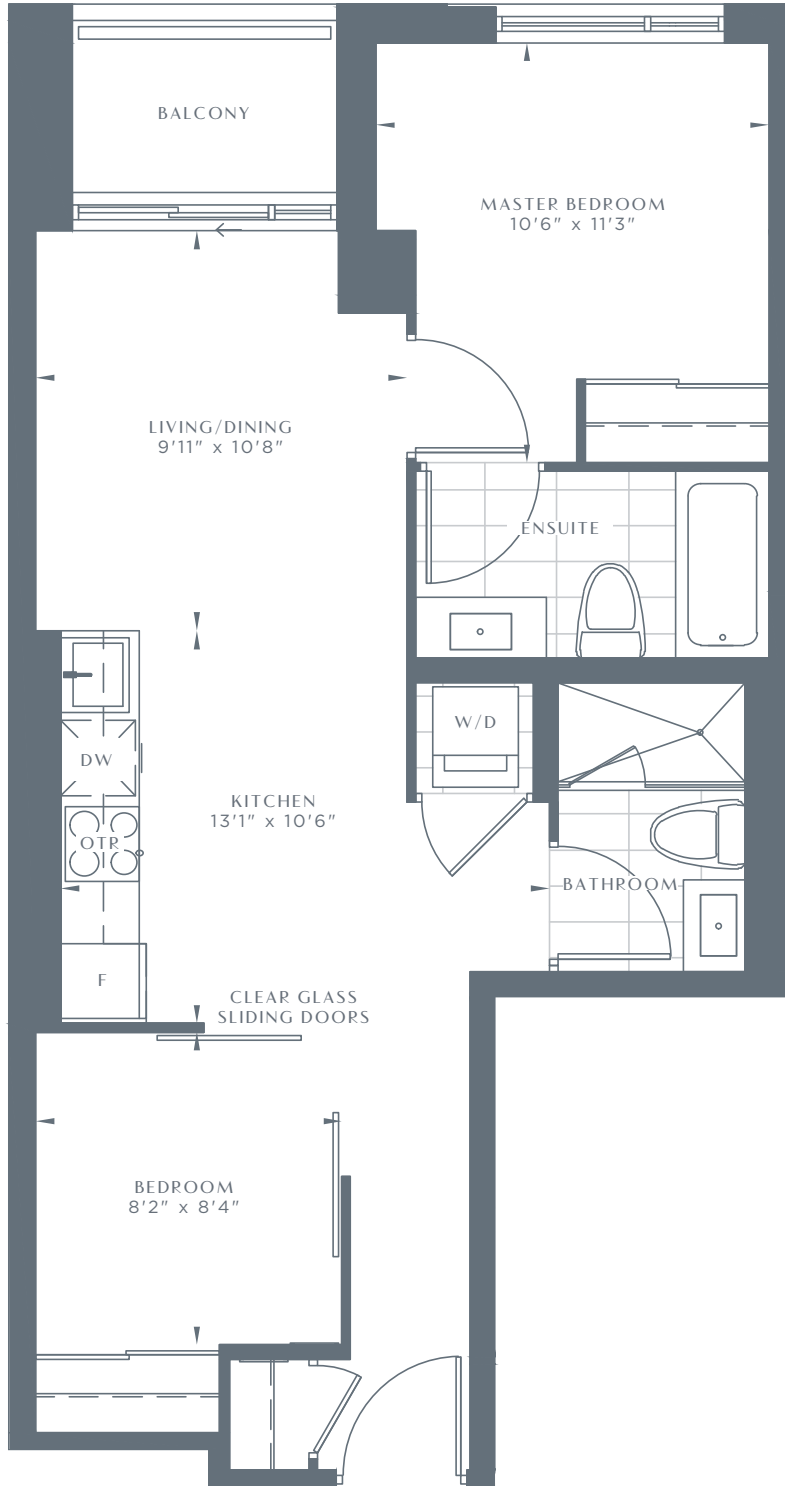

# 543 RICHMOND

RESIDENCES AT PORTLAND

## 2-1

2 BEDROOMS

665 SQ FT

LEVEL 2

LEVEL 3

LEVELS 4-5

LEVEL 6

LEVEL 7

Dimensions, specifications, layouts and materials are approximate only and are subject to change without notice. Tile patterns may vary. Window size and location may vary. Actual usable floor space may vary from slated floor area. Balcony and terrace areas are approximate and not included in net suite area.