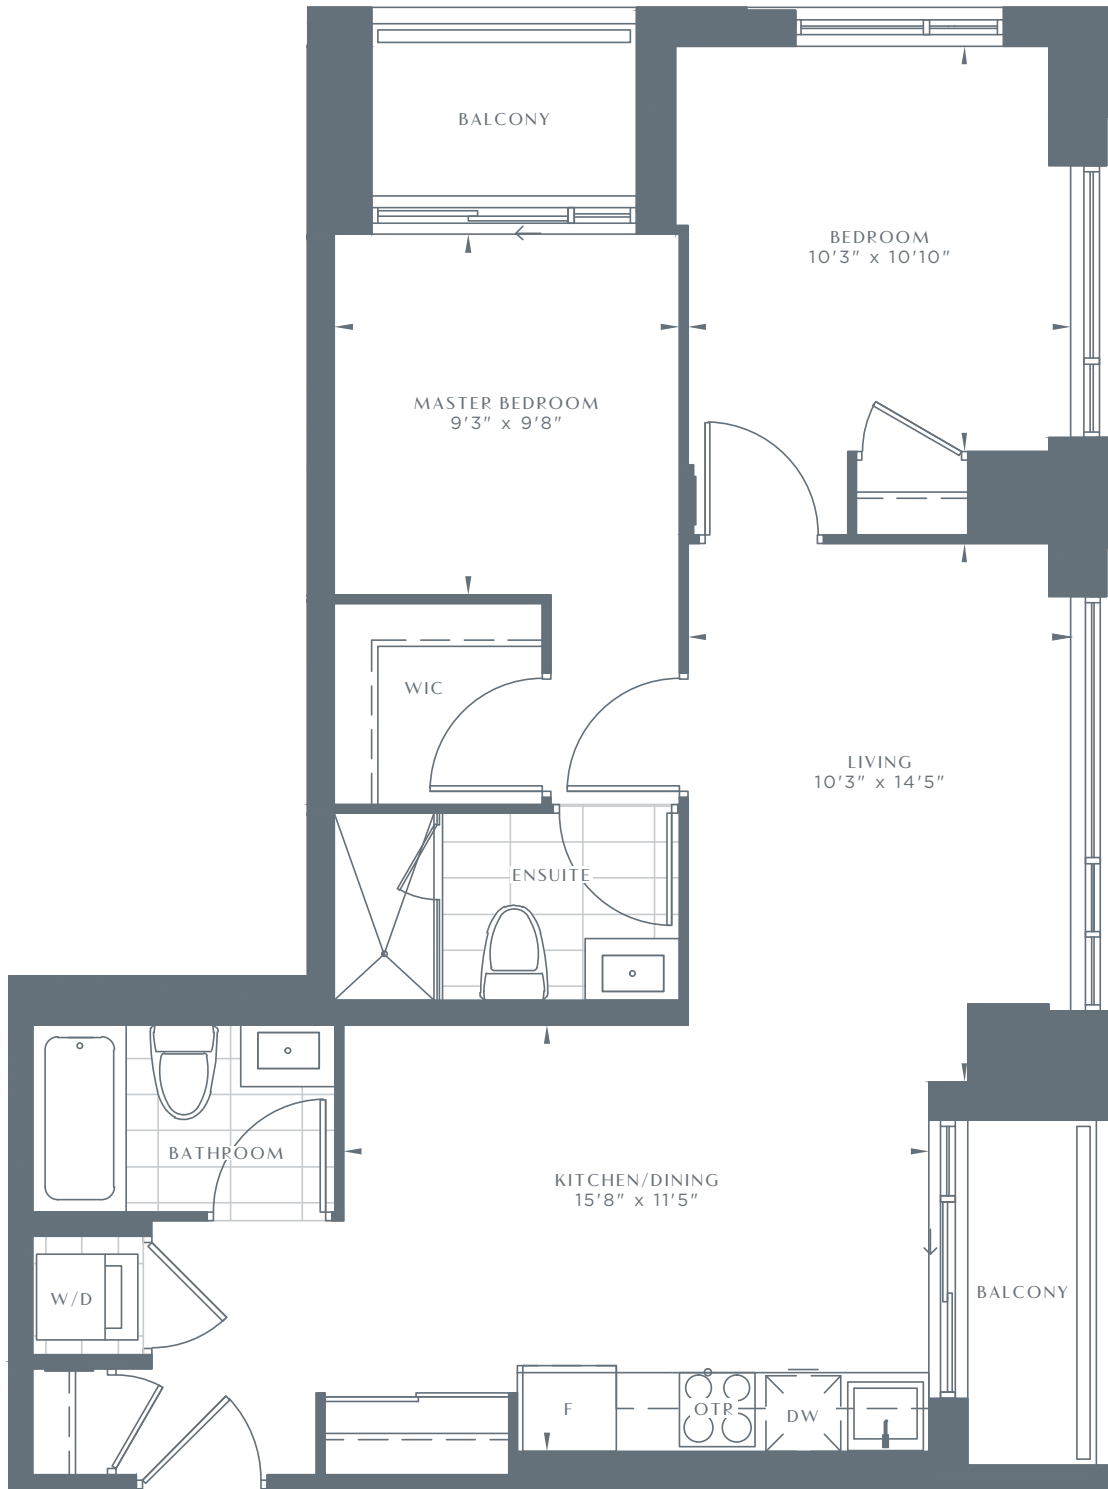

543 RICHMOND

RESIDENCES AT PORTLAND

2-J

2 BEDROOMS

880 SQ FT

LEVEL 2

LEVEL 3

LEVELS 4-5

LEVEL 6

LEVEL 7

Dimensions, specifications, layouts and materials are approximate only and are subject to change without notice. Tile patterns may vary. Window size and location may vary. Actual usable floor space may vary from slated floor area. Balcony and terrace areas are approximate and not included in net suite area.