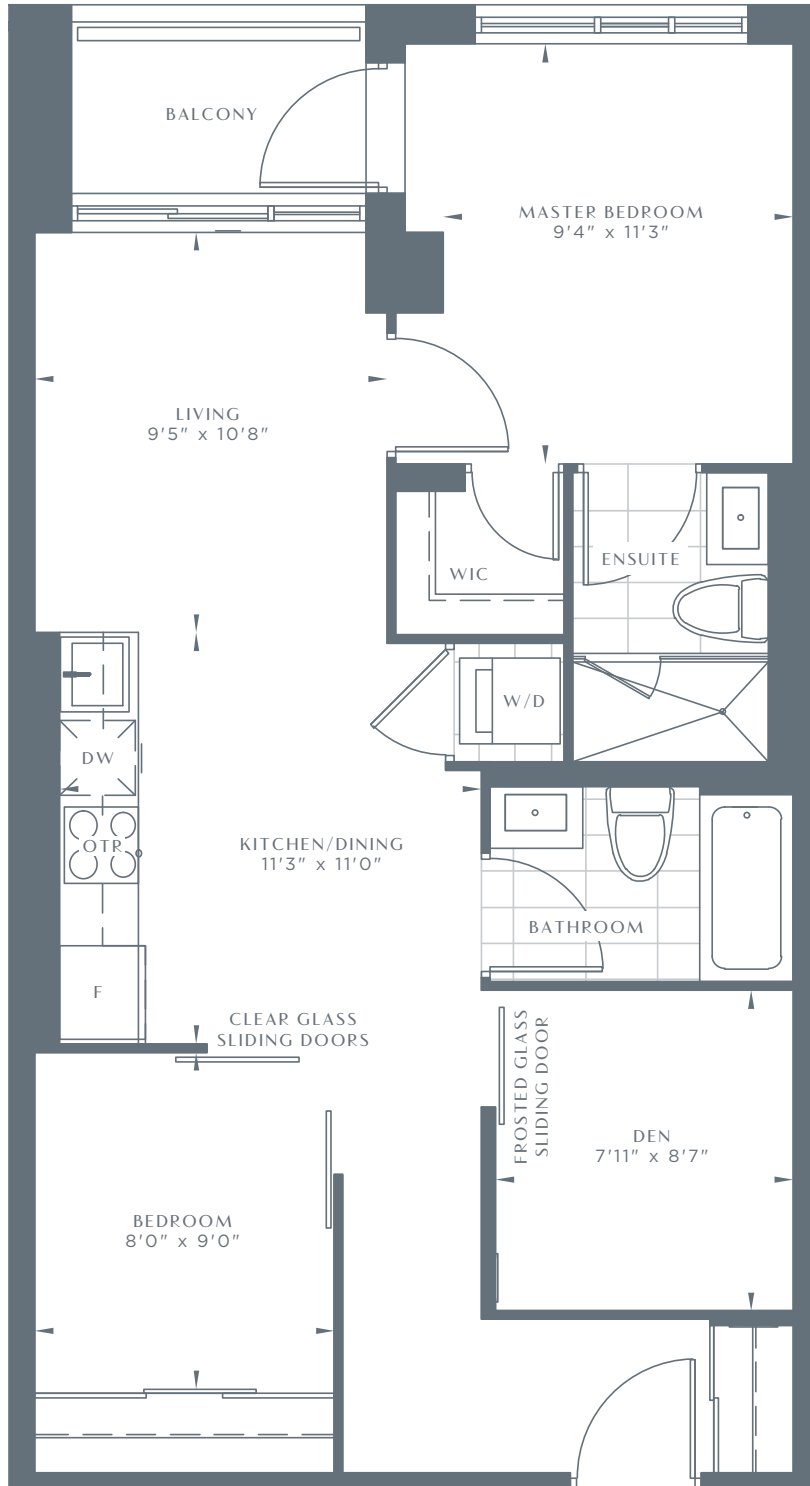

543 RICHMOND

RESIDENCES AT PORTLAND

2D-A1

2 BEDROOMS + DEN

815 SQ FT

LEVEL 2

LEVEL 3

LEVELS 4-5

LEVEL 6

LEVEL 7

Dimensions, specifications, layouts and materials are approximate only and are subject to change without notice. Tile patterns may vary. Window size and location may vary. Actual usable floor space may vary from slated floor area. Balcony and terrace areas are approximate and not included in net suite area.