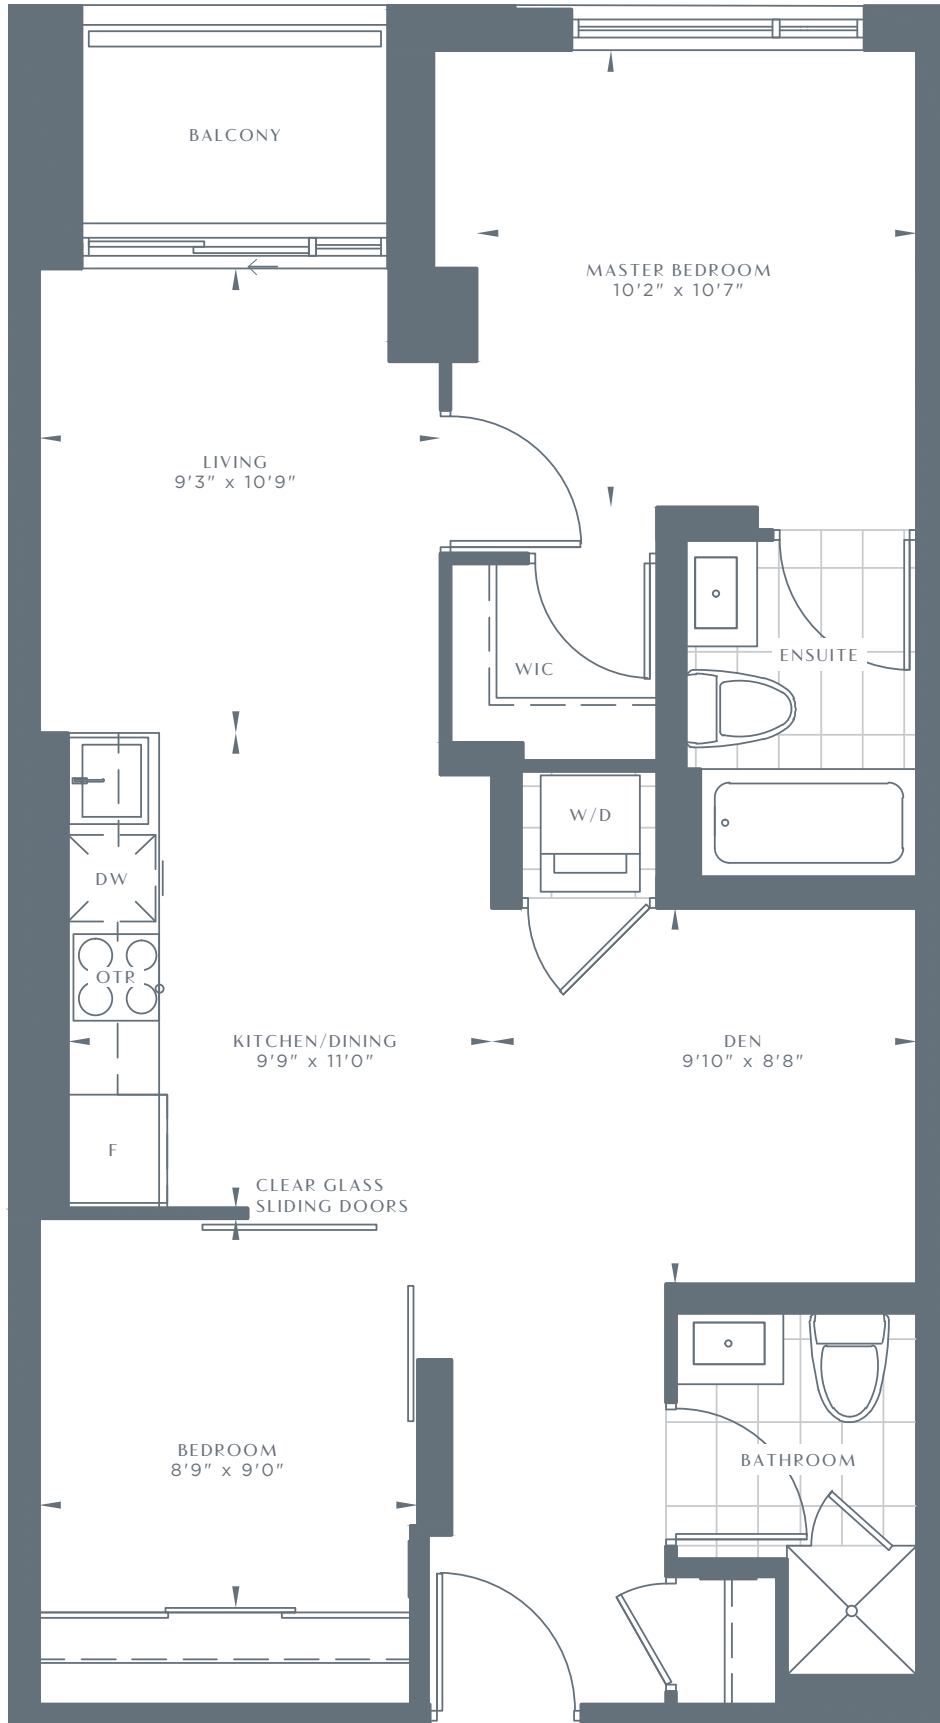

543 RICHMOND

2D-A2

RESIDENCES AT PORTLAND

2 BEDROOMS + DEN

805 SQ FT

LEVEL 2

LEVEL 3

LEVELS 4-5

LEVEL 6

LEVEL 7

Dimensions, specifications, layouts and materials are approximate only and are subject to change without notice. Tile patterns may vary. Window size and location may vary. Actual usable floor space may vary from slated floor area. Balcony and terrace areas are approximate and not included in net suite area.