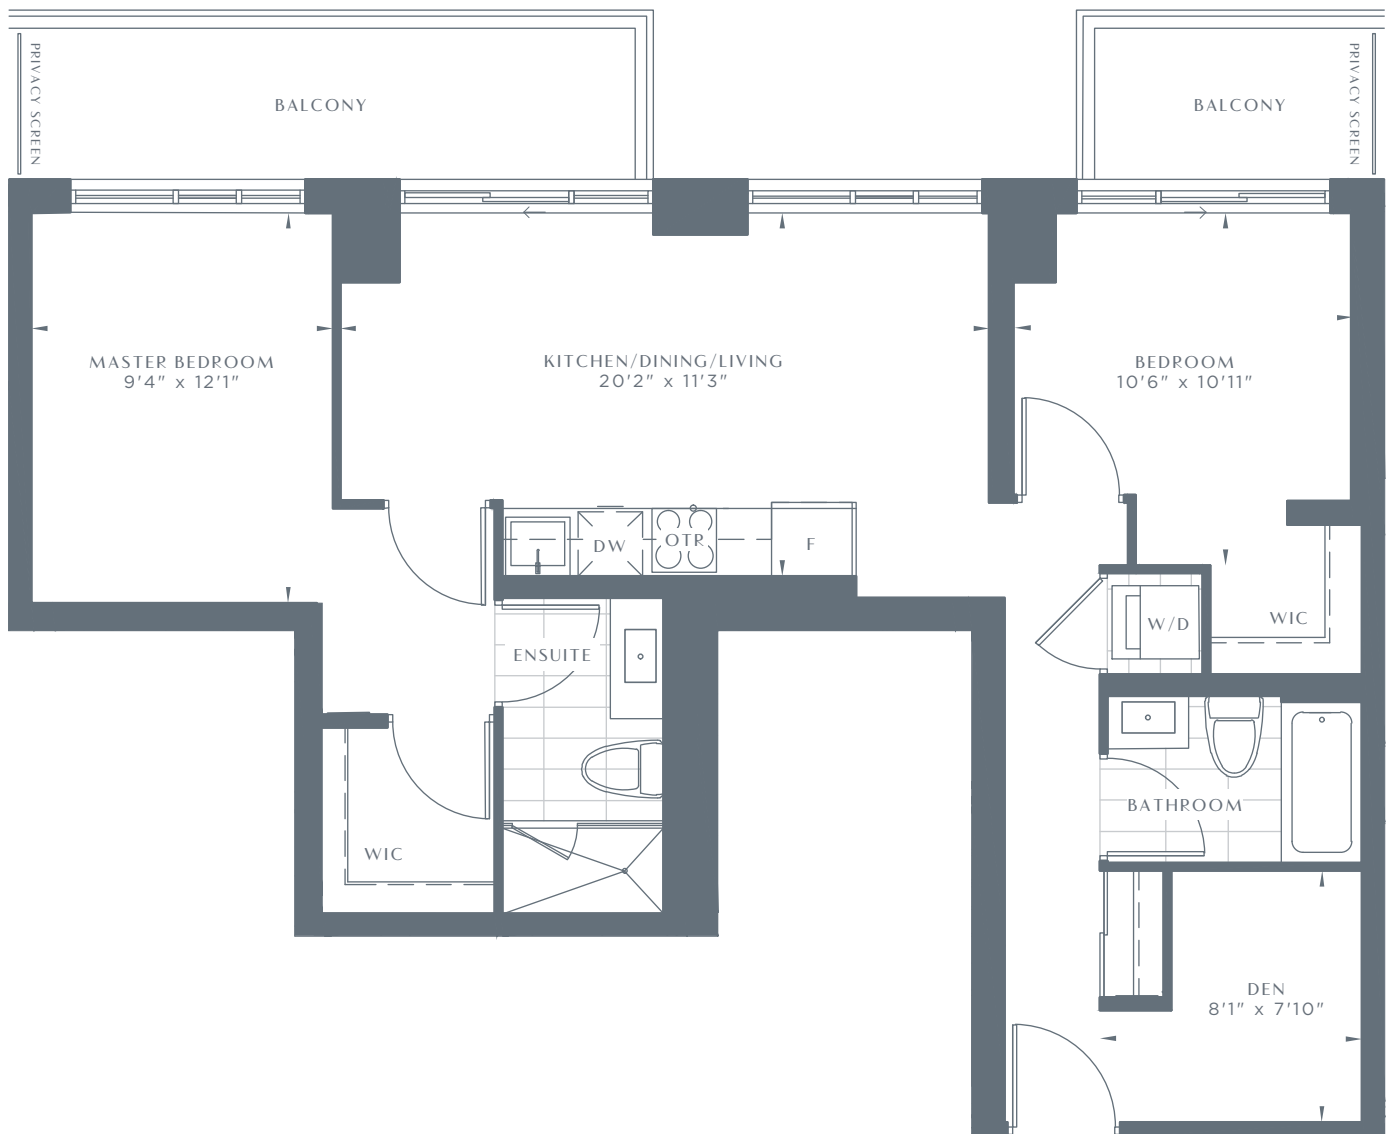

# 543 RICHMOND

RESIDENCES AT PORTLAND

## 2D-C

2 BEDROOMS + DEN

920 SQ FT

LEVEL 3

Dimensions, specifications, layouts and materials are approximate only and are subject to change without notice. Tile patterns may vary. Window size and location may vary. Actual usable floor space may vary from slated floor area. Balcony and terrace areas are approximate and not included in net suite area.