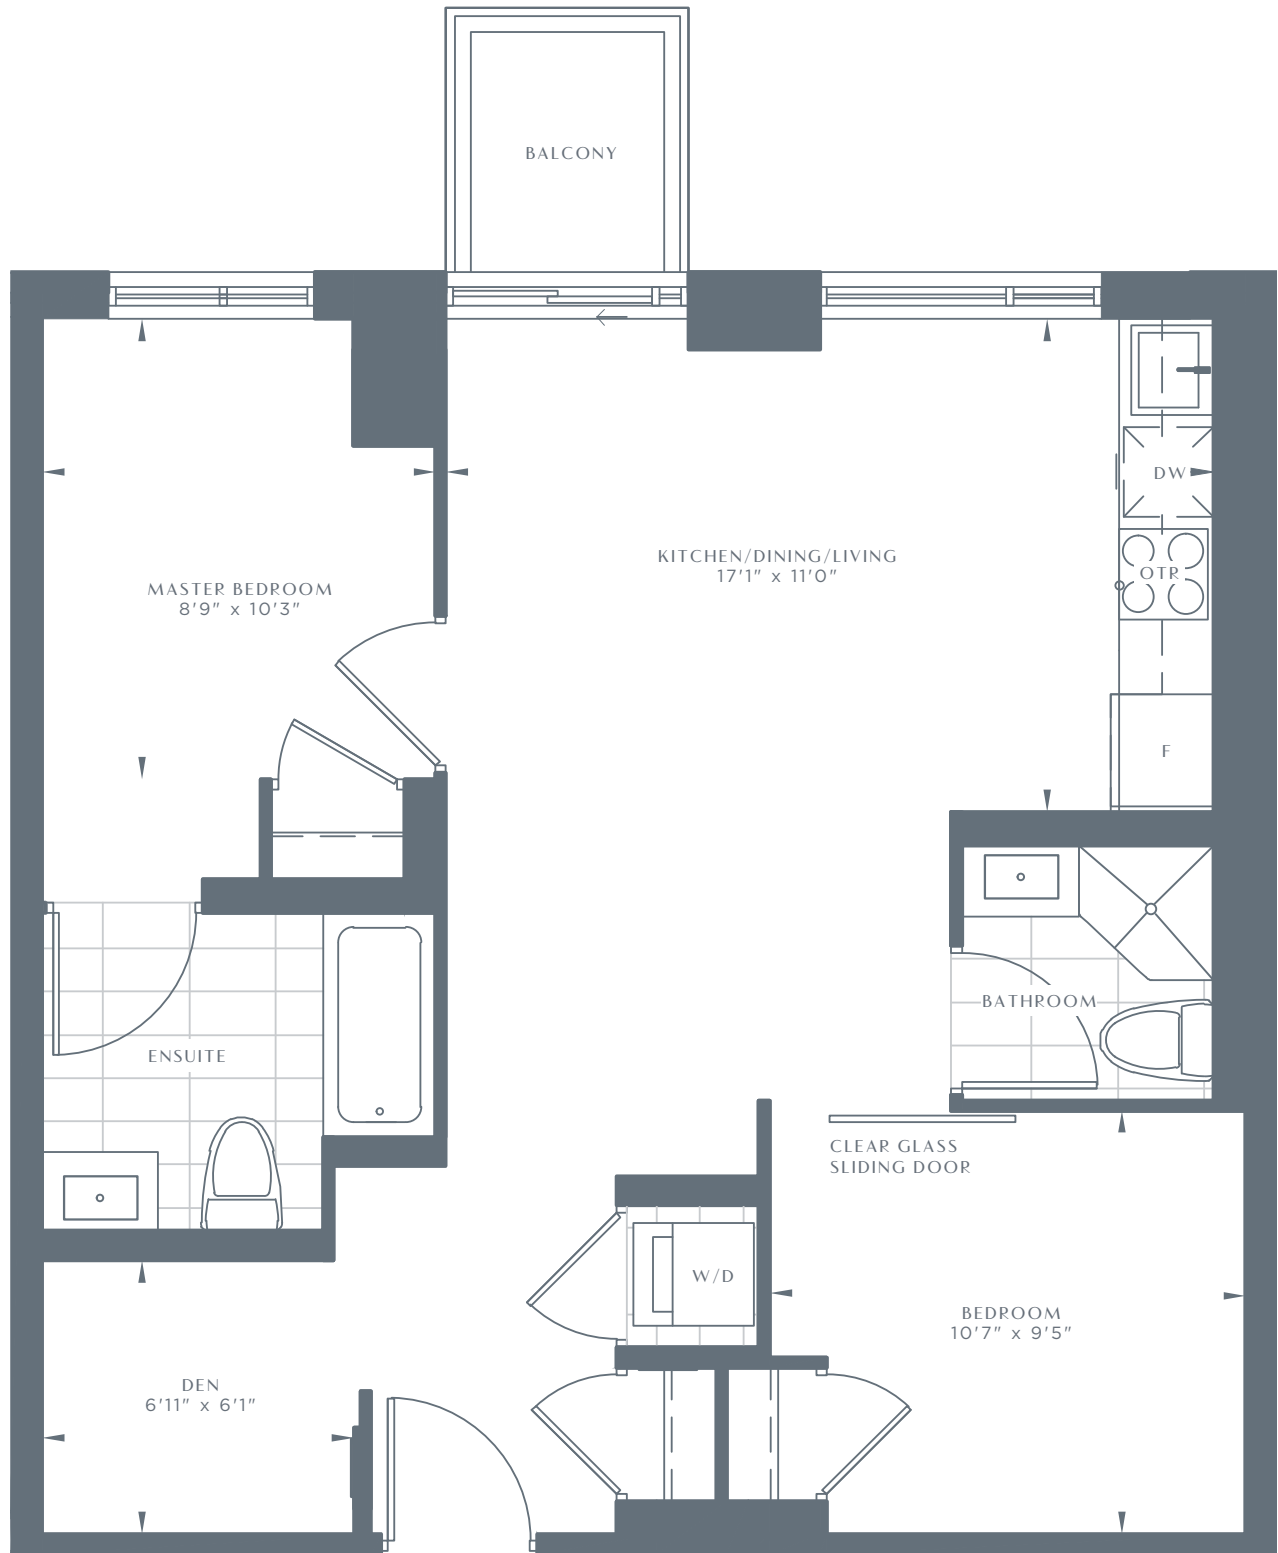

543 RICHMOND

RESIDENCES AT PORTLAND

2D-E(BF)

2 BEDROOMS + DEN

800 SQ FT

LEVEL 8

LEVELS 9-10

LEVELS 11-12

Dimensions, specifications, layouts and materials are approximate only and are subject to change without notice. Tile patterns may vary. Window size and location may vary. Actual usable floor space may vary from slated floor area. Balcony and terrace areas are approximate and not included in net suite area.