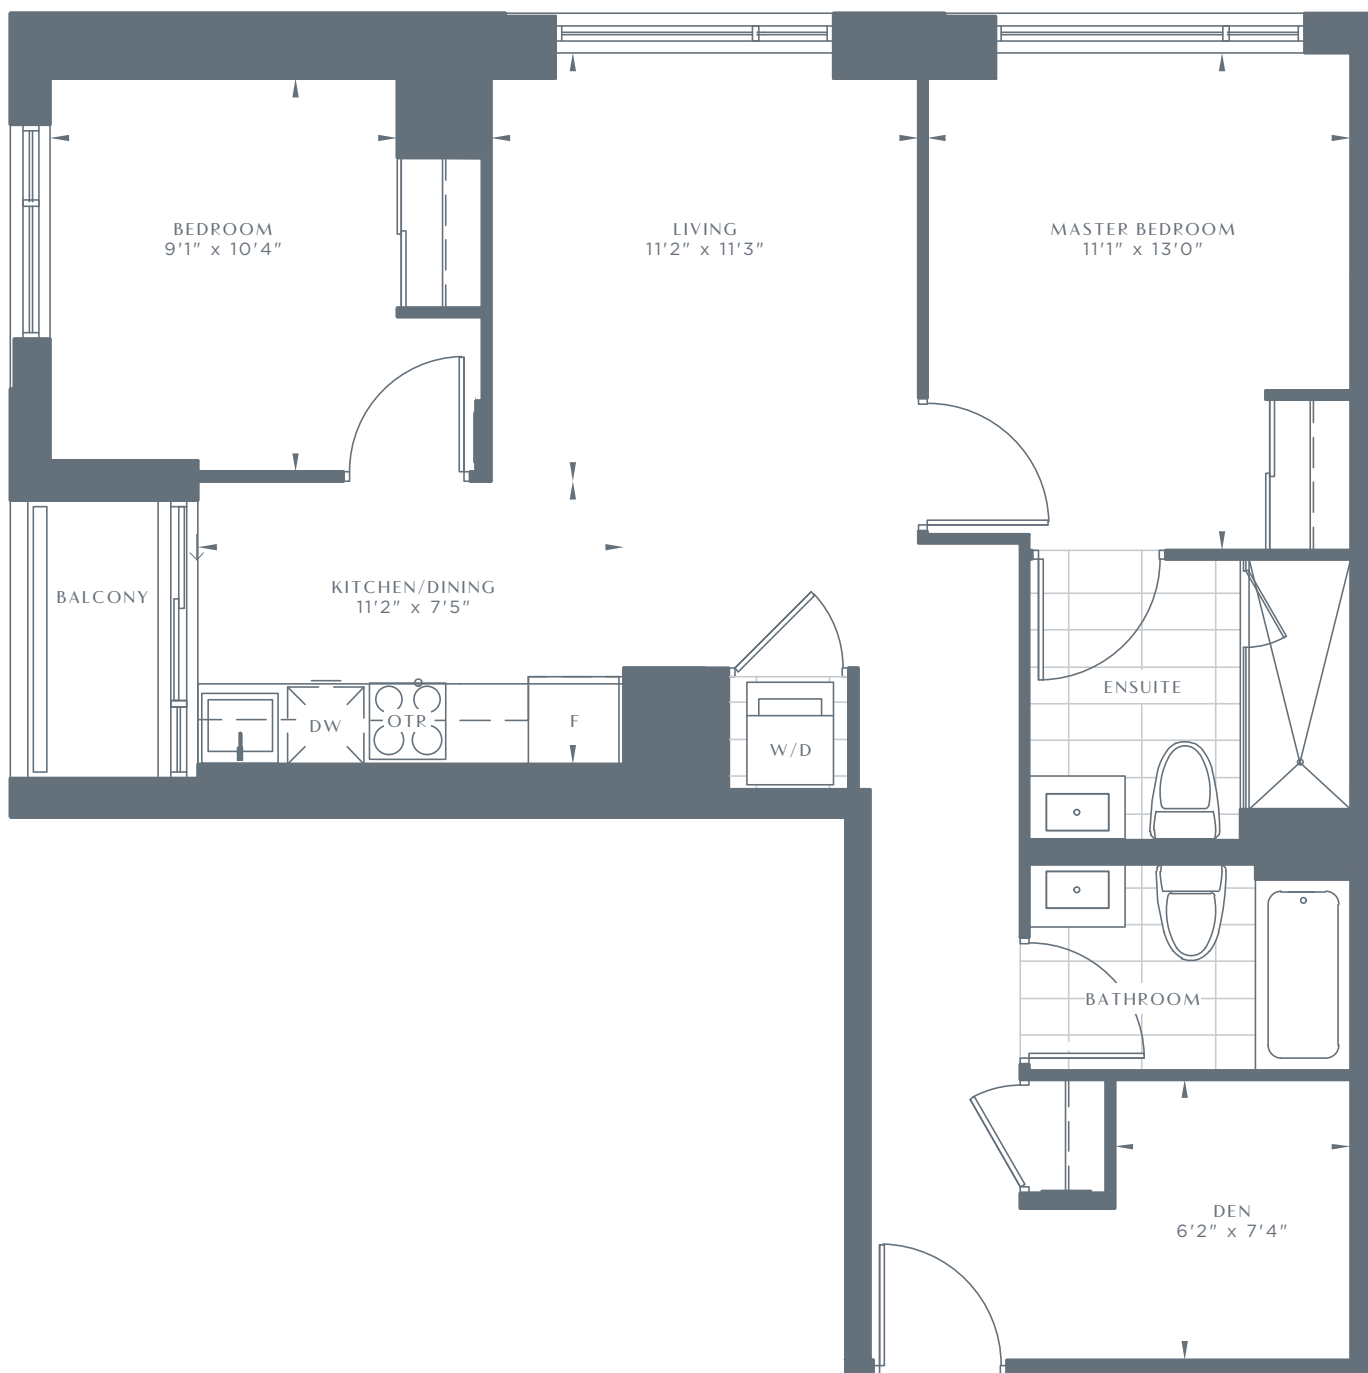

# 543 RICHMOND

RESIDENCES AT PORTLAND

## 2D-F(BF)

2 BEDROOMS + DEN

920 SQ FT

LEVEL 2

LEVEL 3

LEVELS 4-5

LEVEL 6

LEVEL 7

Dimensions, specifications, layouts and materials are approximate only and are subject to change without notice. Tile patterns may vary. Window size and location may vary. Actual usable floor space may vary from slated floor area. Balcony and terrace areas are approximate and not included in net suite area.