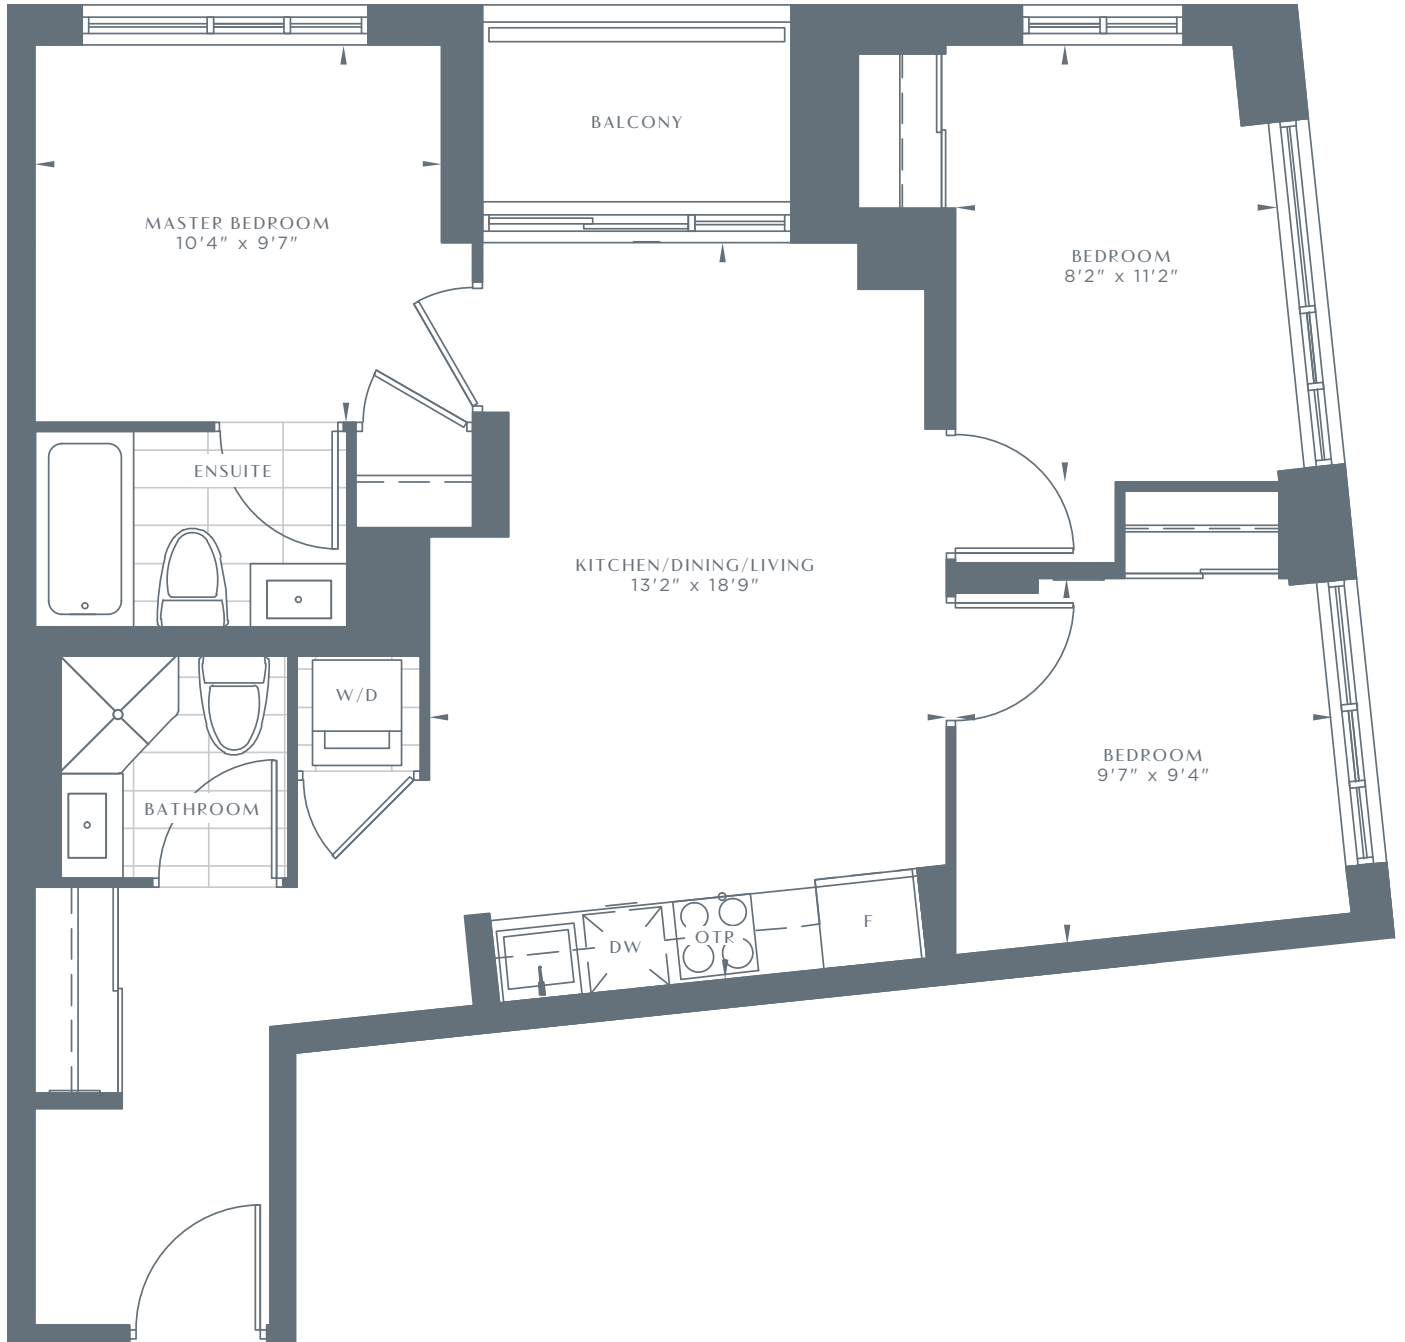

543 RICHMOND

RESIDENCES AT PORTLAND

3-A

3 BEDROOMS

890 SQ FT

LEVEL 2

LEVEL 3

LEVELS 4-5

LEVEL 6

LEVEL 7

Dimensions, specifications, layouts and materials are approximate only and are subject to change without notice. Tile patterns may vary. Window size and location may vary. Actual usable floor space may vary from slated floor area. Balcony and terrace areas are approximate and not included in net suite area.