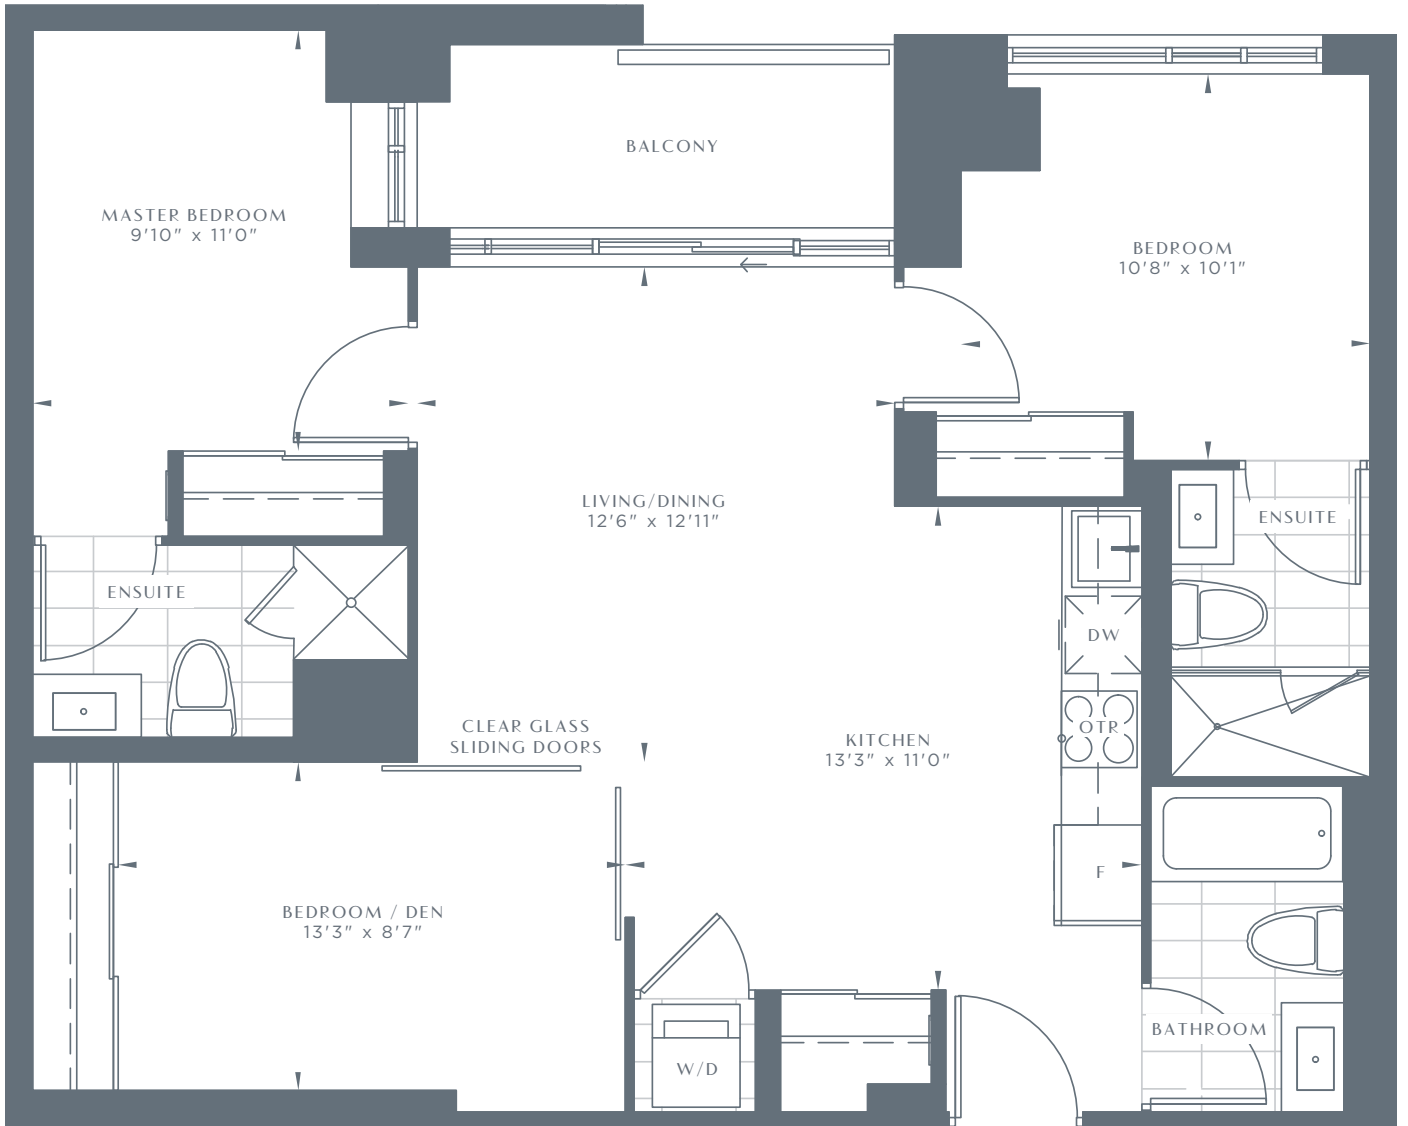

543 RICHMOND

RESIDENCES AT PORTLAND

3-B

3 BEDROOMS

985 SQ FT

UNIT 215

UNITS 315, 415, 515, 613, 713

LEVEL 2

LEVEL 3

LEVELS 4-5

LEVEL 6

LEVEL 7

Dimensions, specifications, layouts and materials are approximate only and are subject to change without notice. Tile patterns may vary. Window size and location may vary. Actual usable floor space may vary from slated floor area. Balcony and terrace areas are approximate and not included in net suite area.