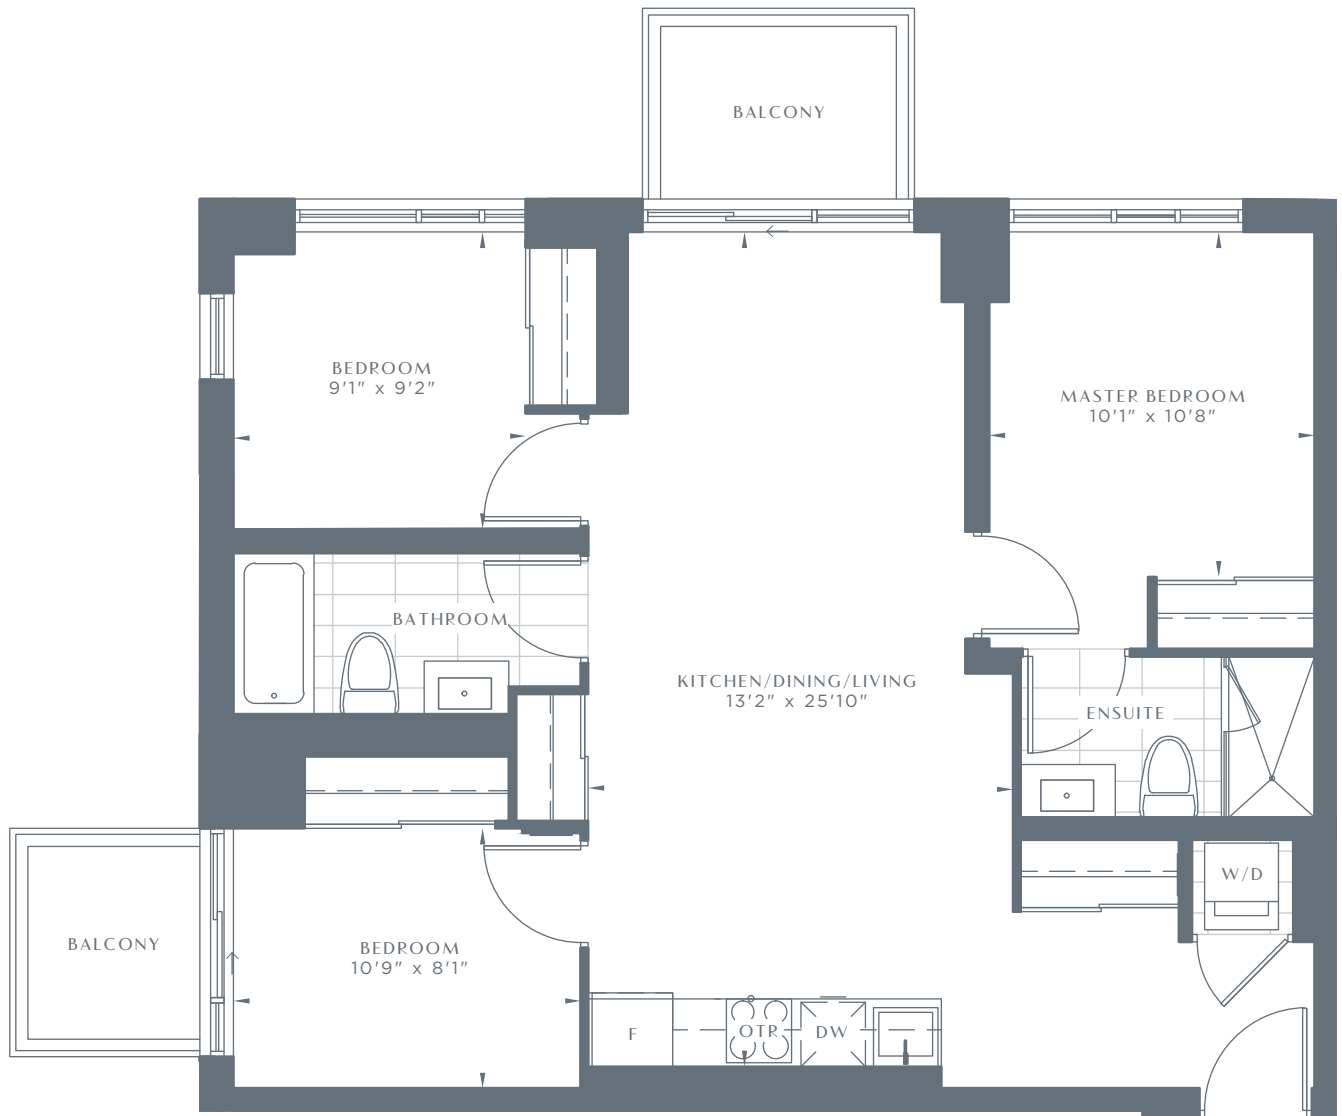

# 543 RICHMOND

RESIDENCES AT PORTLAND

## 3-C

3 BEDROOMS

995 SQ FT

LEVELS 9-10

LEVELS 11-12

Dimensions, specifications, layouts and materials are approximate only and are subject to change without notice. Tile patterns may vary. Window size and location may vary. Actual usable floor space may vary from slated floor area. Balcony and terrace areas are approximate and not included in net suite area.