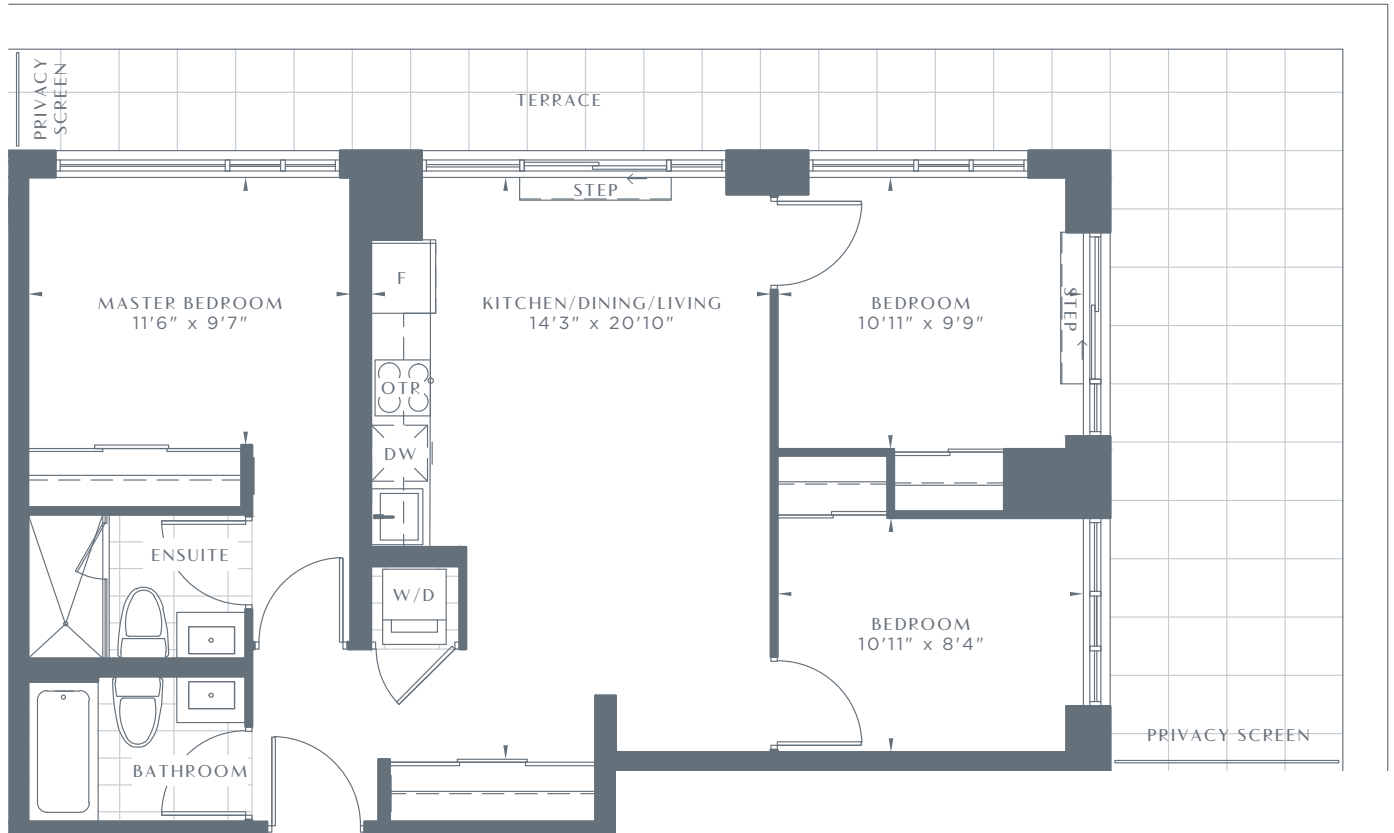

543 RICHMOND

RESIDENCES AT PORTLAND

3-D

3 BEDROOMS

920 SQ FT

LEVEL 13 (MUNICIPAL 14)

Dimensions, specifications, layouts and materials are approximate only and are subject to change without notice. Tile patterns may vary. Window size and location may vary. Actual usable floor space may vary from slated floor area. Balcony and terrace areas are approximate and not included in net suite area.