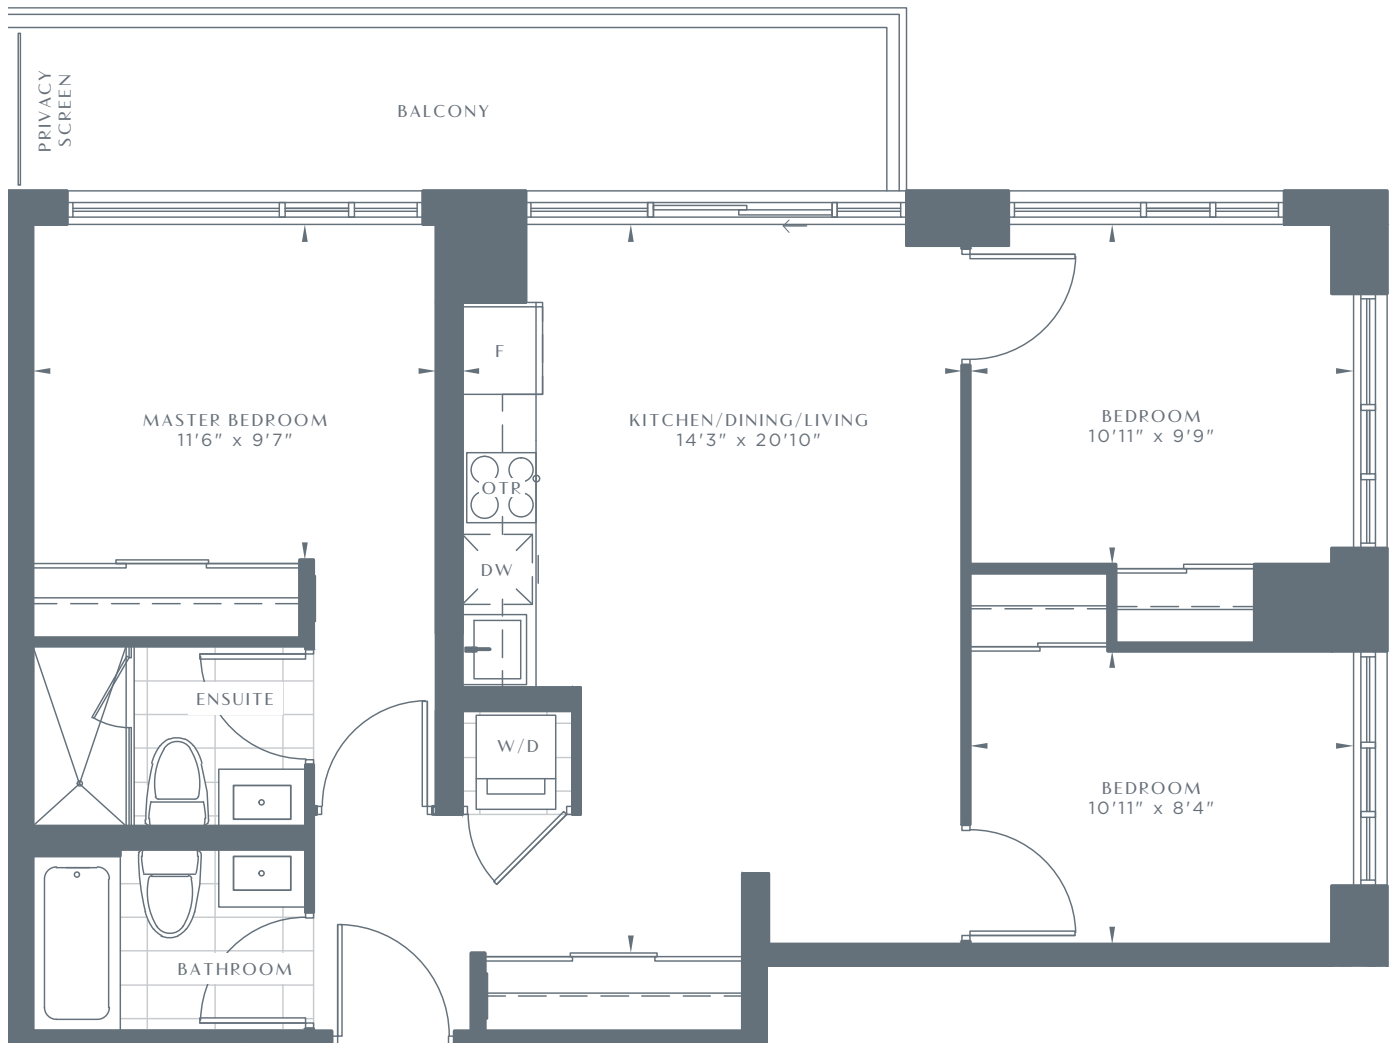

543 RICHMOND

RESIDENCES AT PORTLAND

3-D

3 BEDROOMS

920 SQ FT

LEVEL 14 (MUNICIPAL LPH)

LEVEL 15 (MUNICIPAL PH)

Dimensions, specifications, layouts and materials are approximate only and are subject to change without notice. Tile patterns may vary. Window size and location may vary. Actual usable floor space may vary from slated floor area. Balcony and terrace areas are approximate and not included in net suite area.