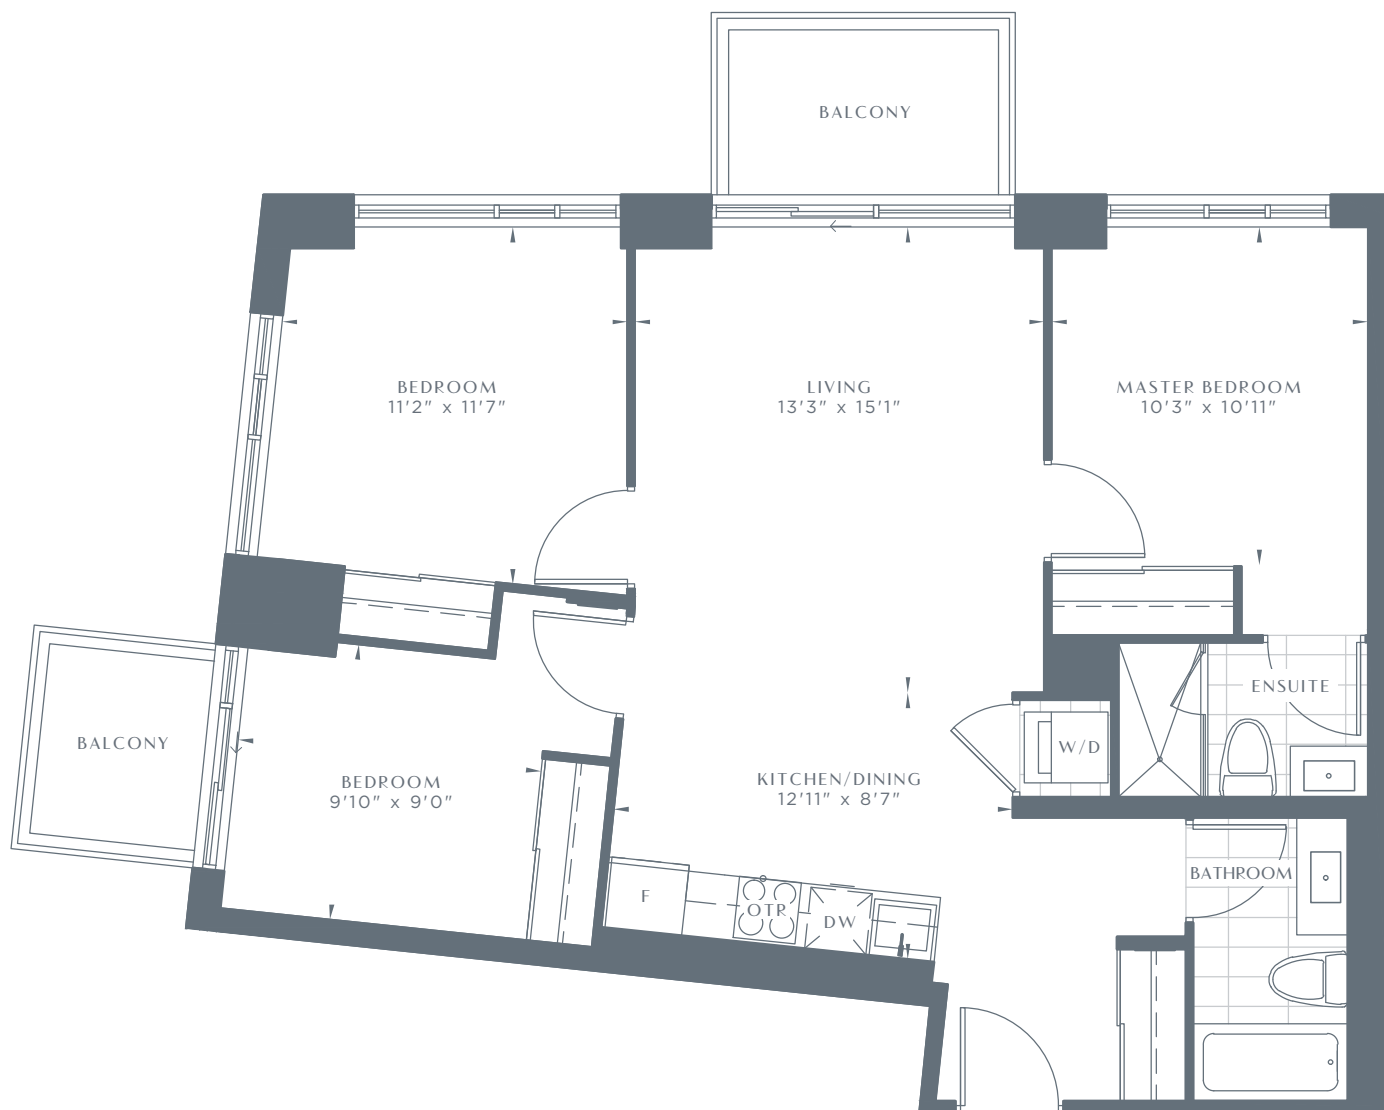

543 RICHMOND

RESIDENCES AT PORTLAND

3-E

3 BEDROOMS

1015 SQ FT

LEVELS 9-10

LEVELS 11-12

LEVEL 13 (MUNICIPAL 14)

LEVEL 14 (MUNICIPAL LPH)

LEVEL 15 (MUNICIPAL PH)