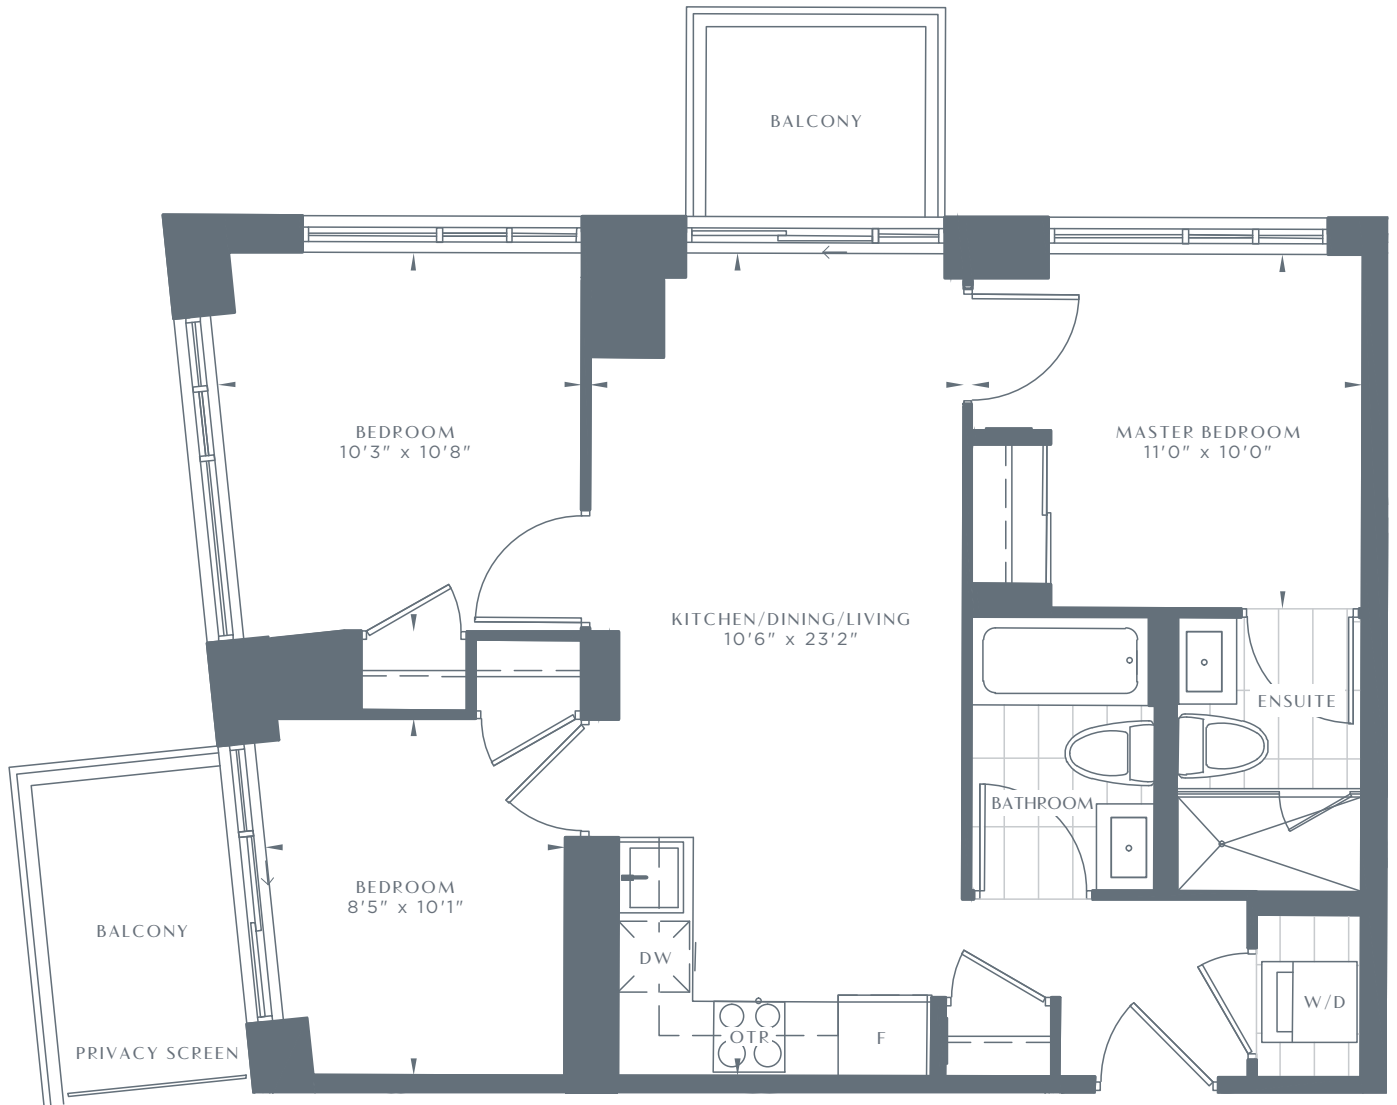

543 RICHMOND

RESIDENCES AT PORTLAND

3-F

3 BEDROOMS

820 SQ FT

LEVELS 9-10

LEVELS 11-12

LEVEL 13 (MUNICIPAL 14)

LEVEL 14 (MUNICIPAL LPH)

LEVEL 15 (MUNICIPAL PH)

Dimensions, specifications, layouts and materials are approximate only and are subject to change without notice. Tile patterns may vary. Window size and location may vary. Actual usable floor space may vary from slated floor area. Balcony and terrace areas are approximate and not included in net suite area.