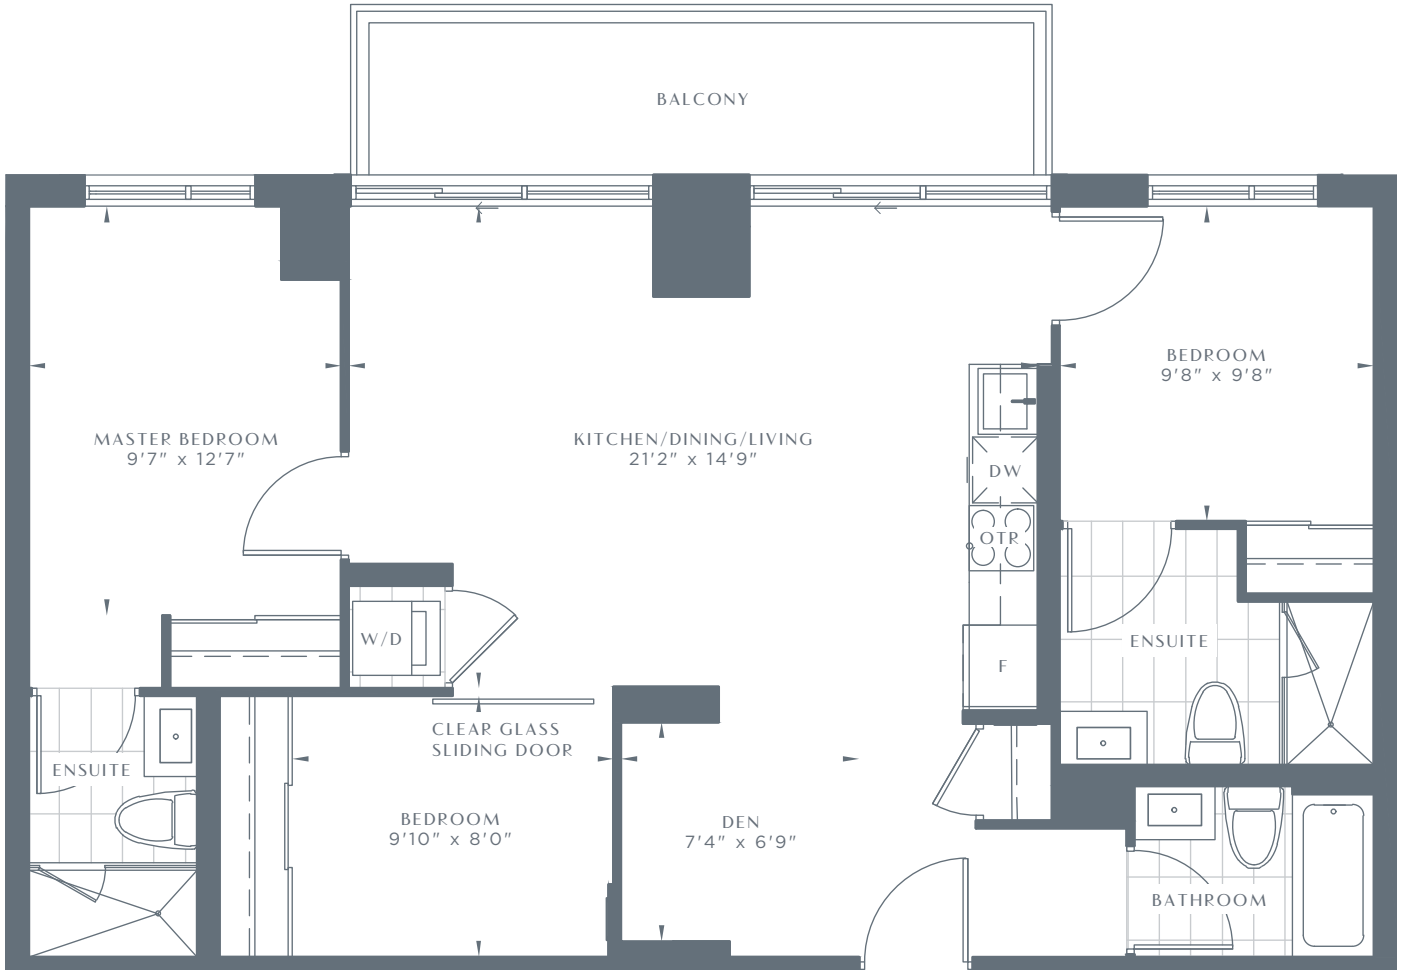

543 RICHMOND

RESIDENCES AT PORTLAND

3-G (BF)

3 BEDROOMS + DEN

1045 SQ FT

UNITS 1128, 1228, 1425, 1426, LPH25, LPH26, PH16, PH17

UNITS 1102, 1202, 1402, LPH02, PH02

LEVELS 11-12

LEVEL 13 (MUNICIPAL 14)

LEVEL 14 (MUNICIPAL LPH)

LEVEL 15 (MUNICIPAL PH)

Dimensions, specifications, layouts and materials are approximate only and are subject to change without notice. Tile patterns may vary. Window size and location may vary. Actual usable floor space may vary from slated floor area. Balcony and terrace areas are approximate and not included in net suite area.