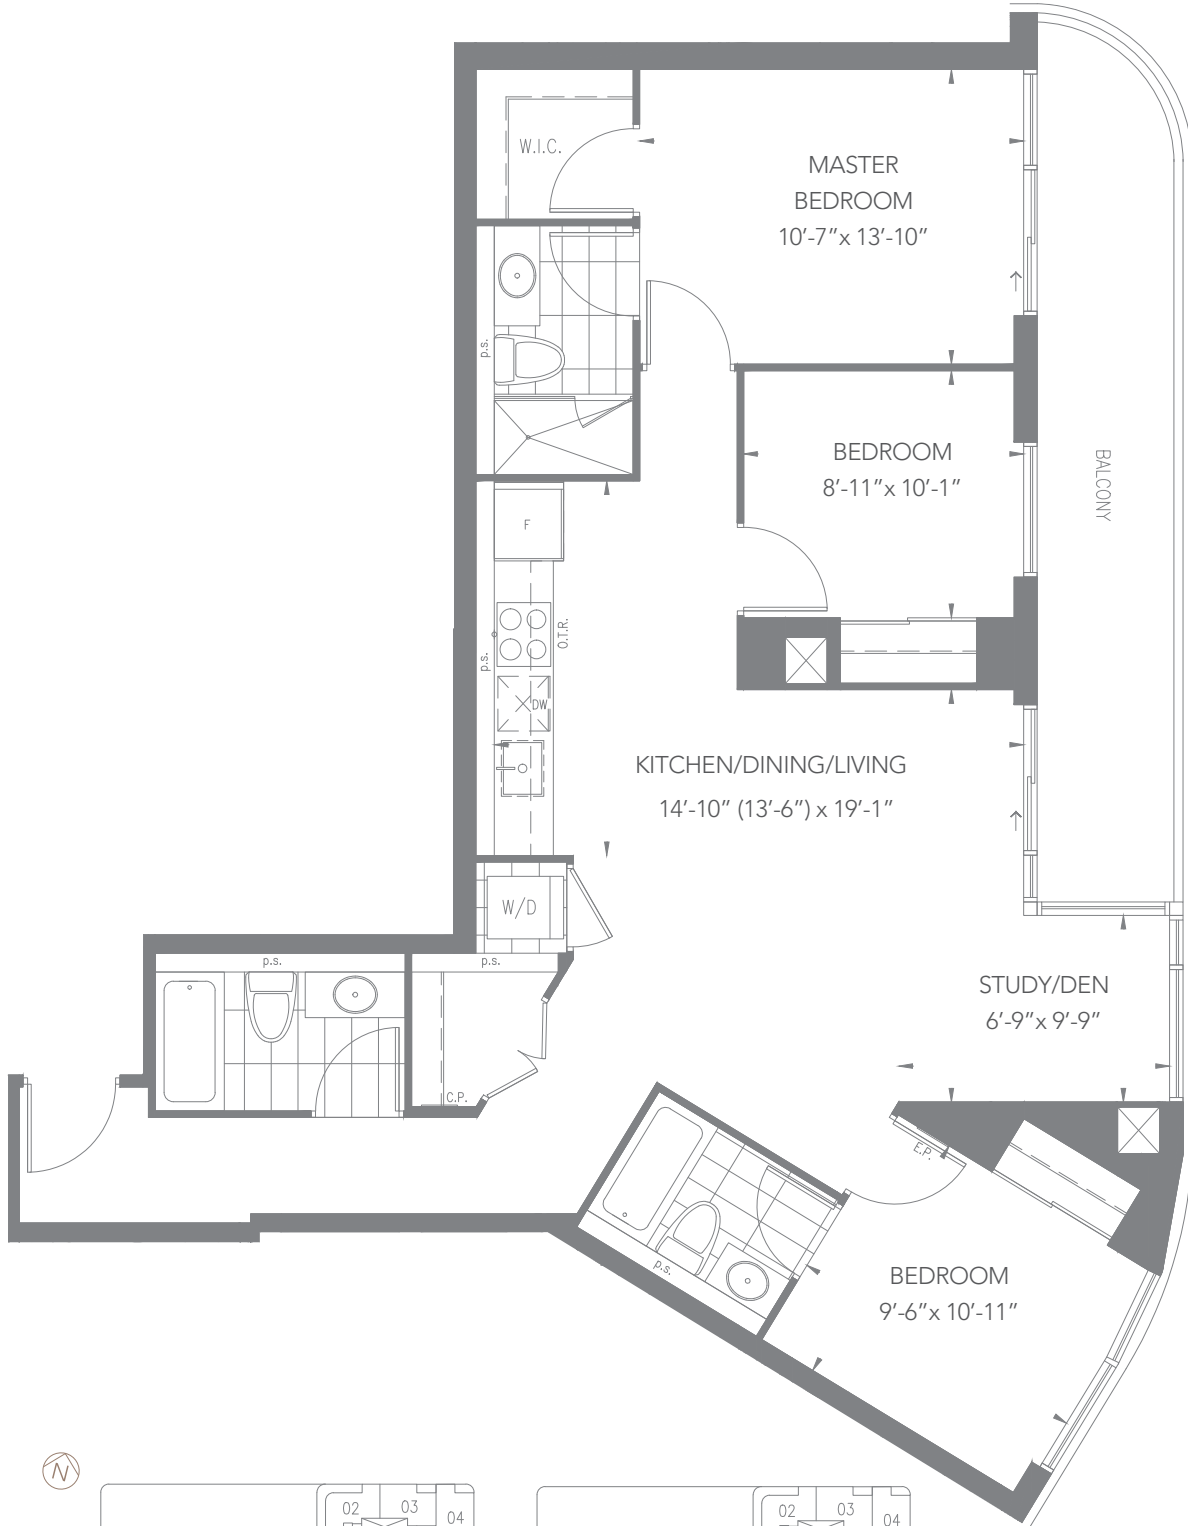

THE MACKENZIE
BOUTIQUE CONDOS IN MAPLE

3 BEDROOM + DEN - 3D-B
1250 SQ.FT.

Levels 11 - 12

Levels 13 - 16

Pemberton
Everything a home should be

Dimensions, specifications, layouts and materials are approximate only and are subject to change without notice. Tile patterns may vary. Window size and location may vary. Actual usable floor space may vary from stated floor area. Balcony/terrace/patio area is approximate and not included in net suite area.